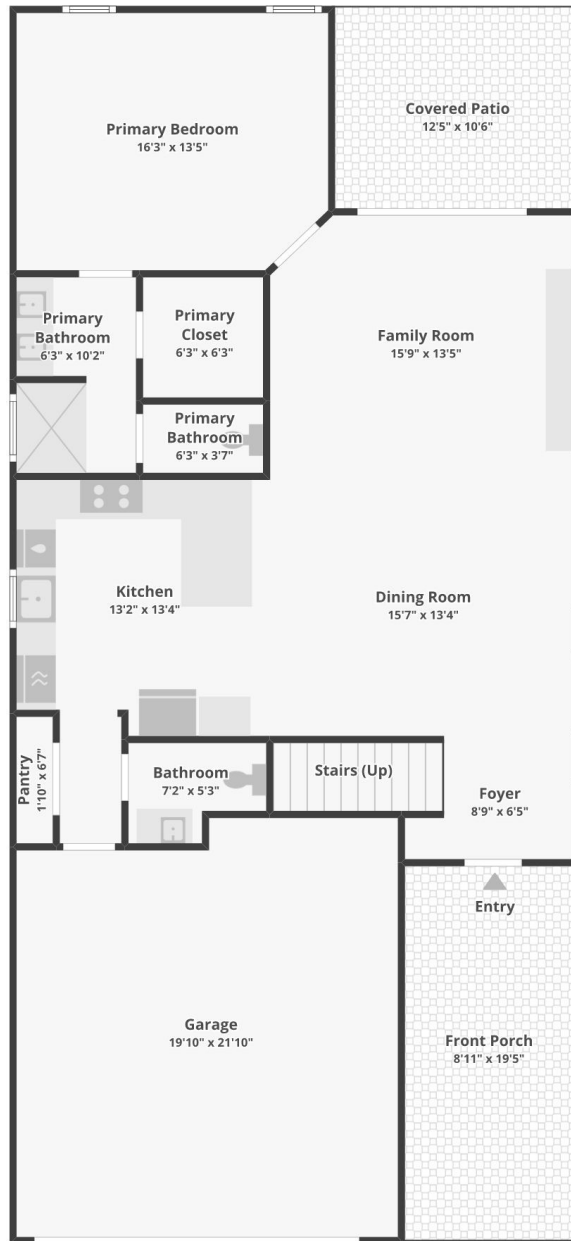

523 Stargaze Ln, Saint Augustine, FL 32095

Floor 1

Floor plans/tour cannot be used for building or design purposes. Sizes and dimensions are approximate.

523 Stargaze Ln, Saint Augustine, FL 32095

Floor 2

Floor plans/tour cannot be used for building or design purposes. Sizes and dimensions are approximate.

FLOOR 1

FLOOR 2