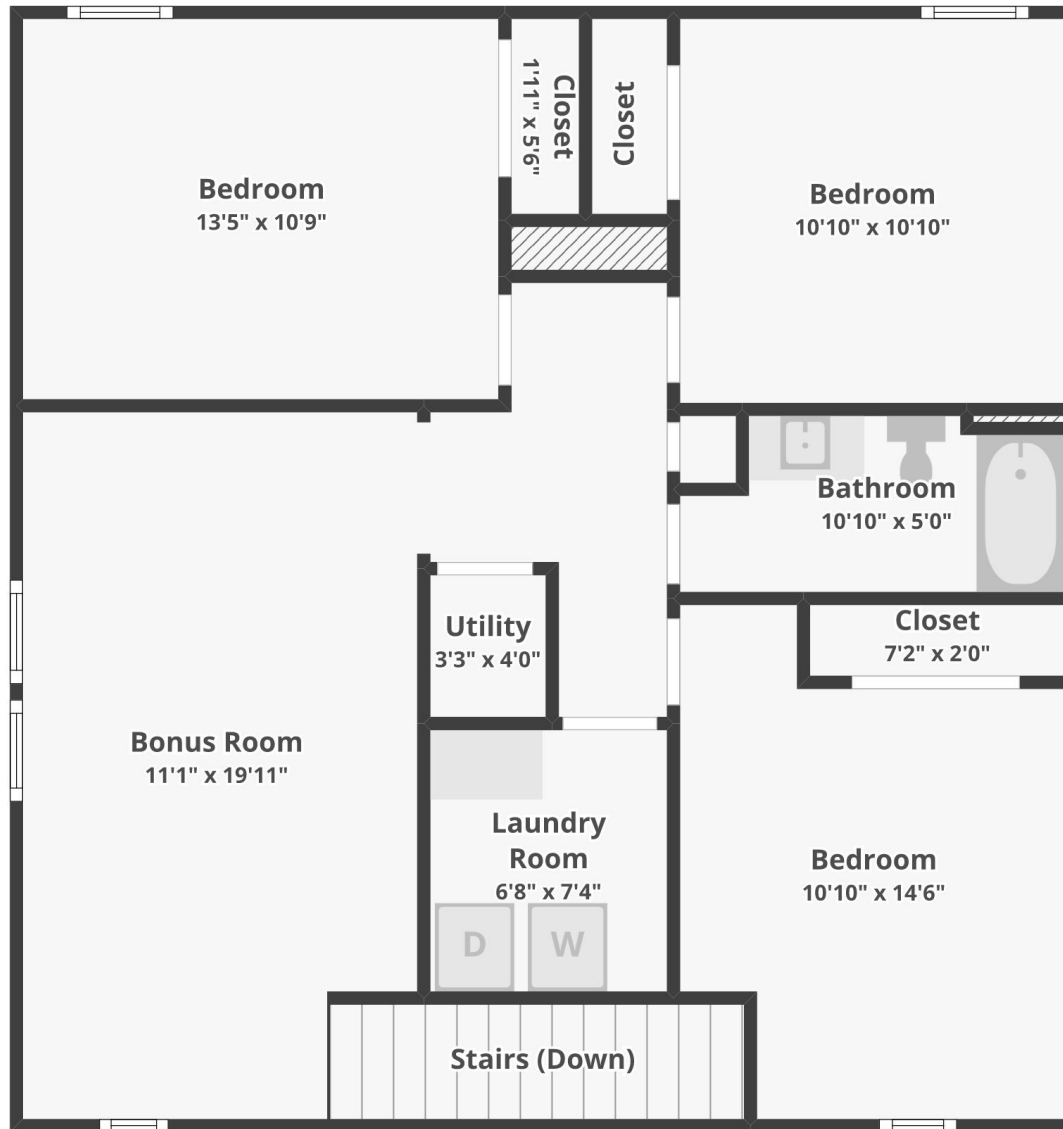

523 Stargaze Ln, Saint Augustine, FL 32095

Floor 1

Floor plans/tour cannot be used for building or design purposes. Sizes and dimensions are approximate.

523 Stargaze Ln, Saint Augustine, FL 32095

Floor 2

Floor plans/tour cannot be used for building or design purposes. Sizes and dimensions are approximate.

FLOOR 1

FLOOR 2