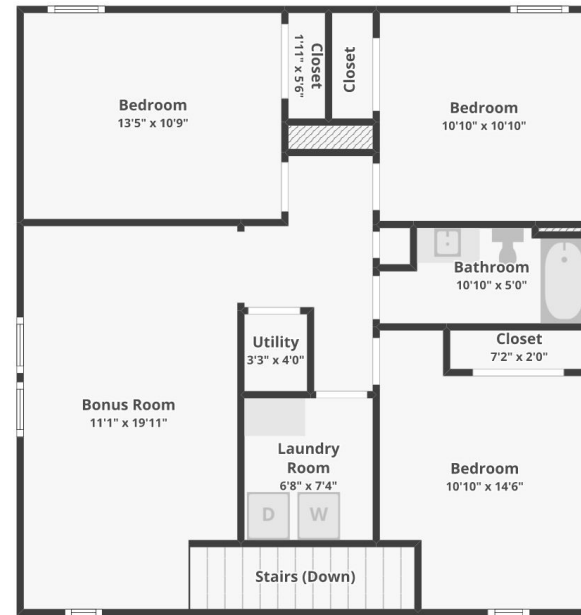

523 Stargaze Ln, Saint Augustine, FL 32095

Floor 1

Floor plans/tour cannot be used for building or design purposes. Sizes and dimensions are approximate.

523 Stargaze Ln, Saint Augustine, FL 32095

Floor 2

Floor plans/tour cannot be used for building or design purposes. Sizes and dimensions are approximate.

FLOOR 1

FLOOR 2