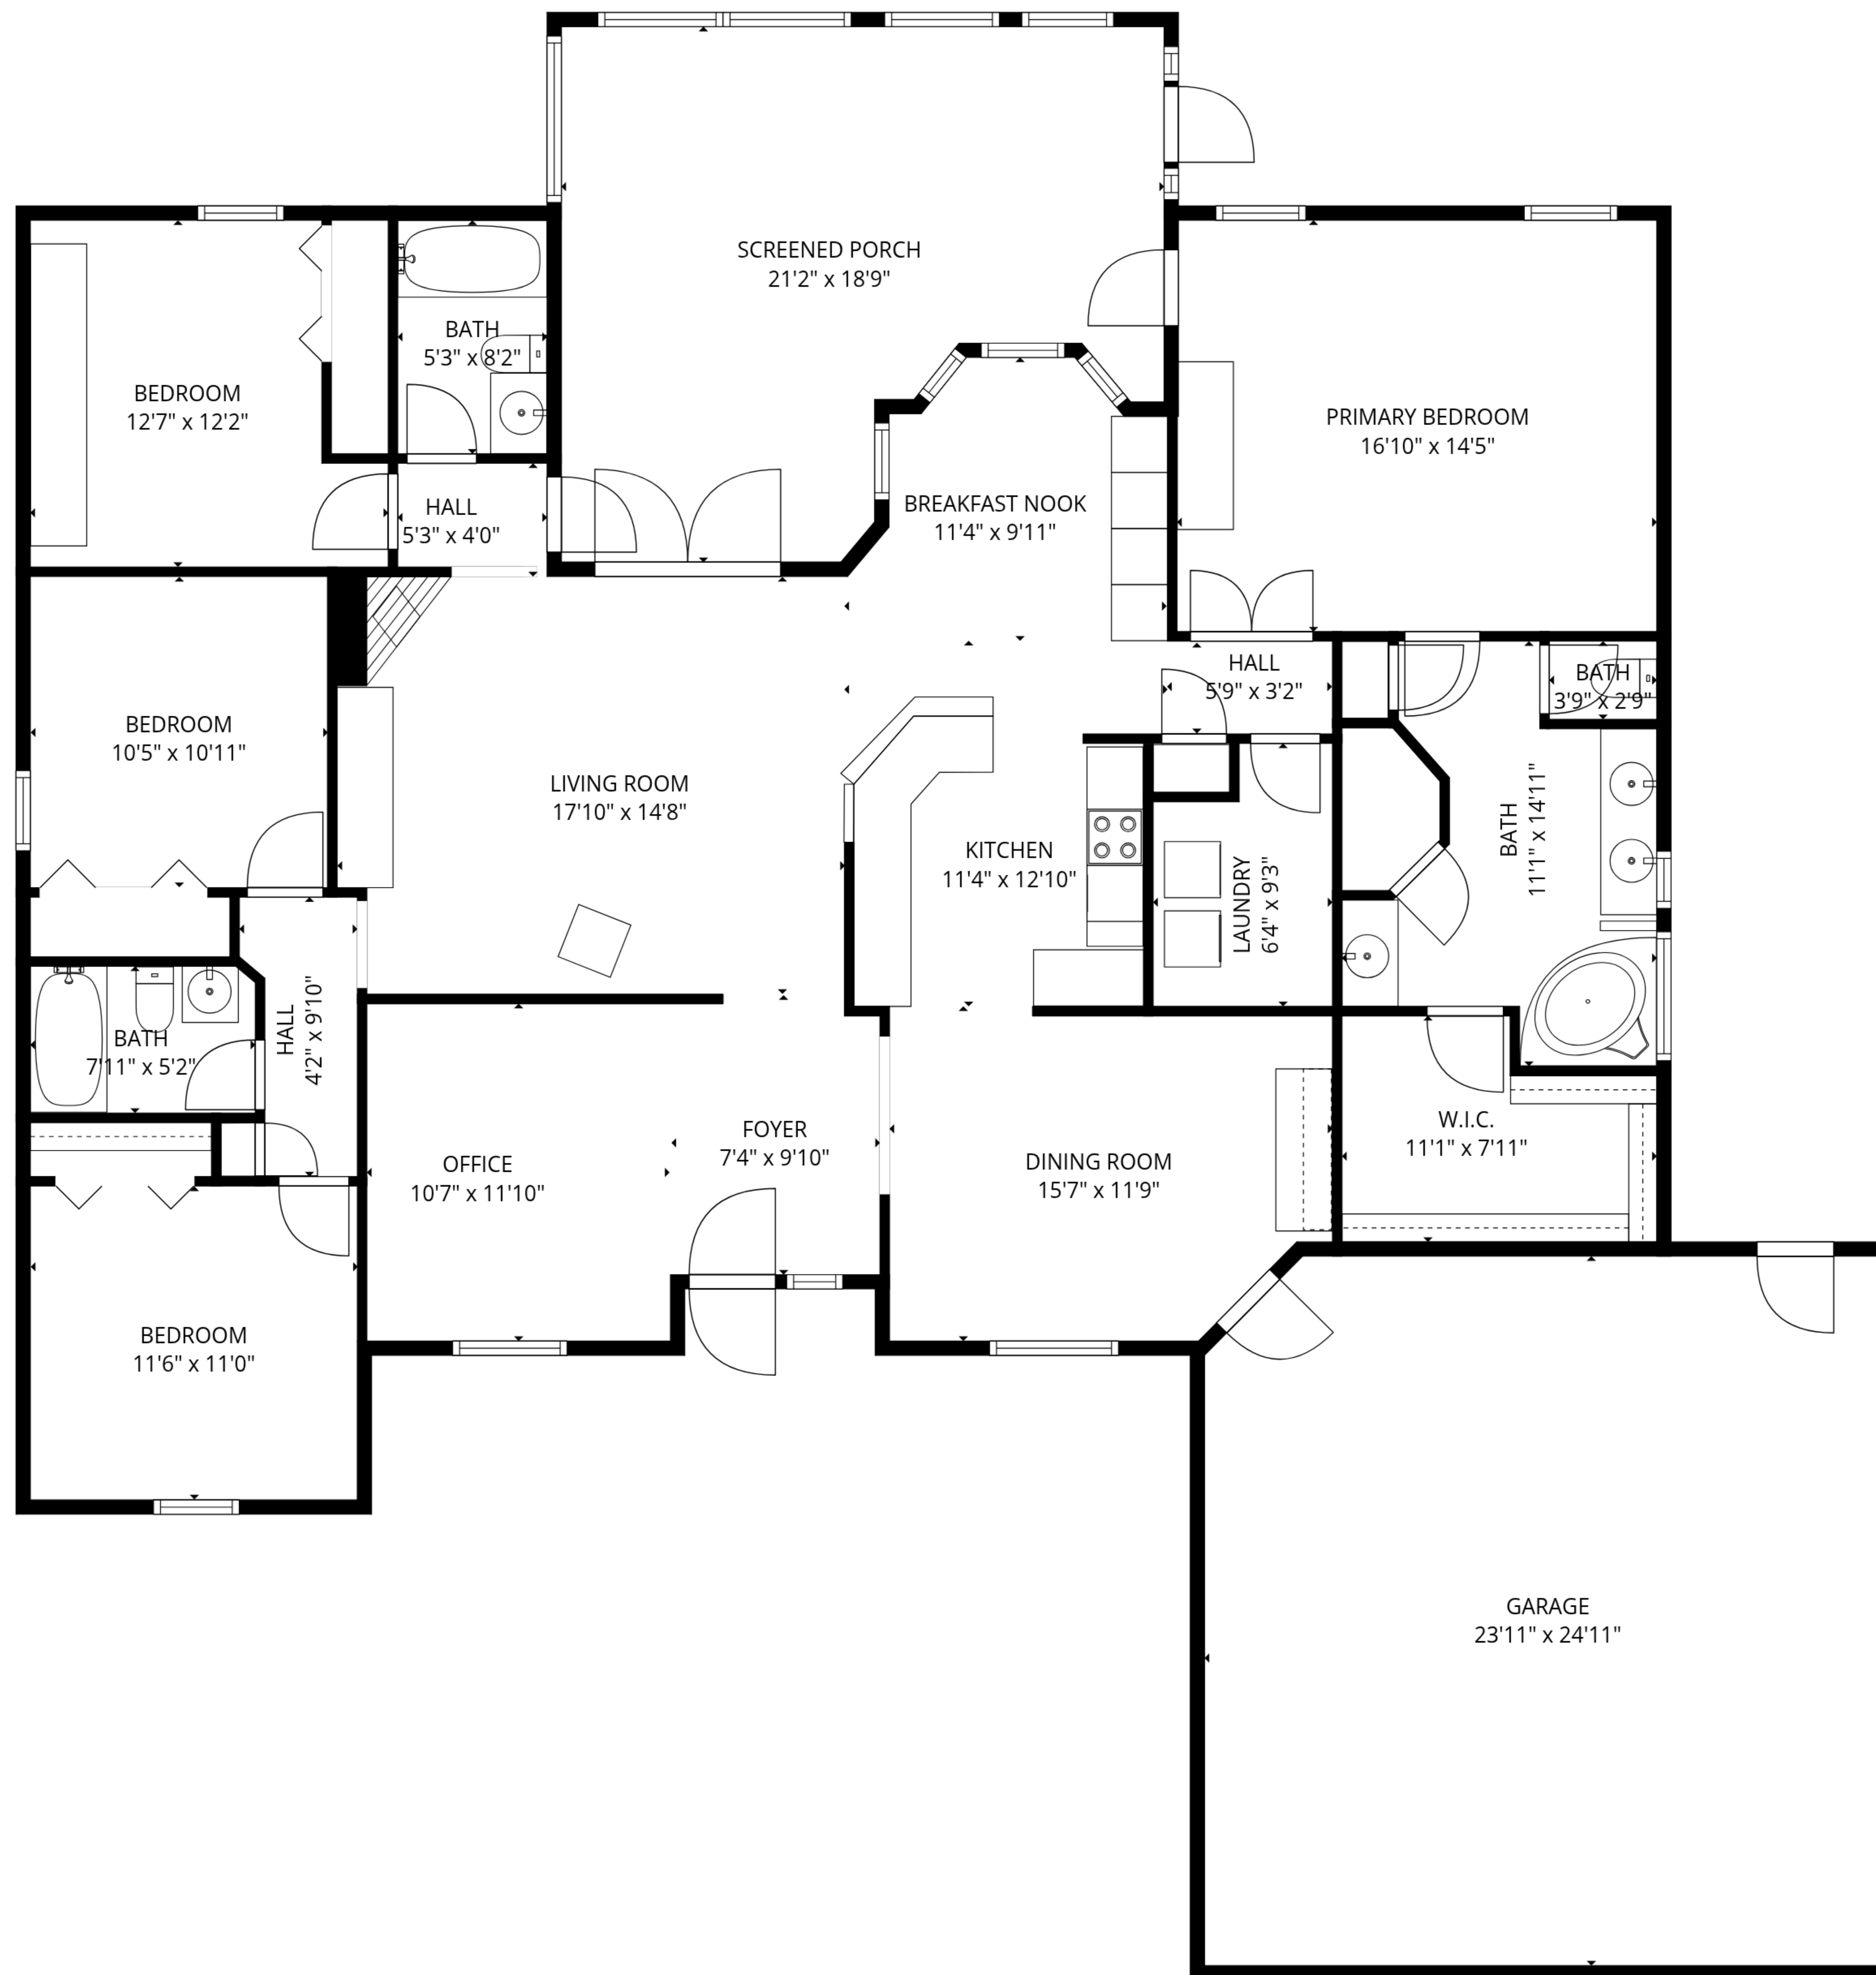

TOTAL: 2034 sq. ft

1st floor: 2034 sq. ft

EXCLUDED AREAS: GARAGE: 588 sq. ft, SCREENED PORCH: 328 sq. ft, WALLS: 173 sq. ft

SIZES AND DIMENSIONS ARE APPROXIMATE, ACTUAL MAY VARY.

TOTAL: 2034 sq. ft

1st floor: 2034 sq. ft

EXCLUDED AREAS: GARAGE: 588 sq. ft, SCREENED PORCH: 328 sq. ft, WALLS: 173 sq. ft

SIZES AND DIMENSIONS ARE APPROXIMATE, ACTUAL MAY VARY.