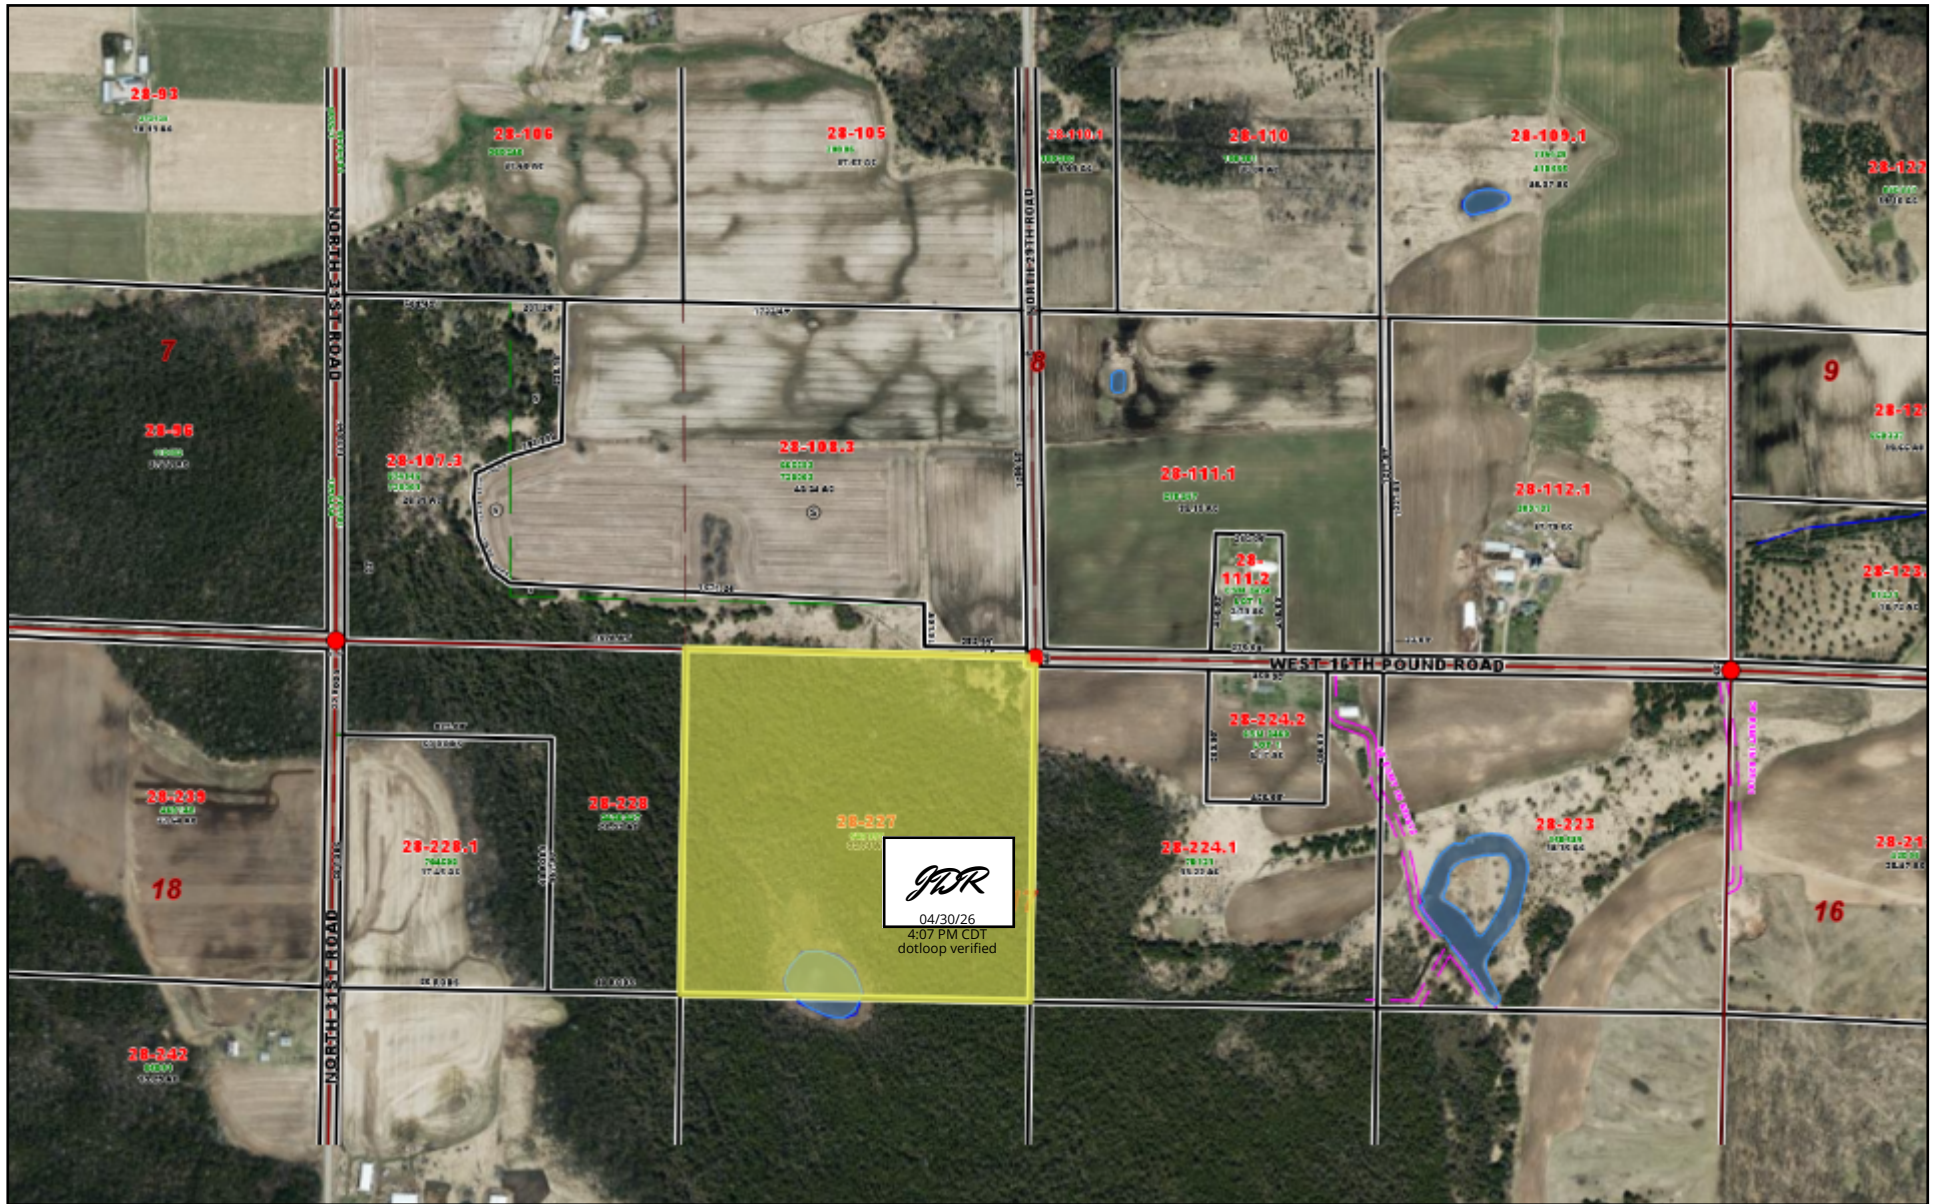

Marinette County Land Information Portal