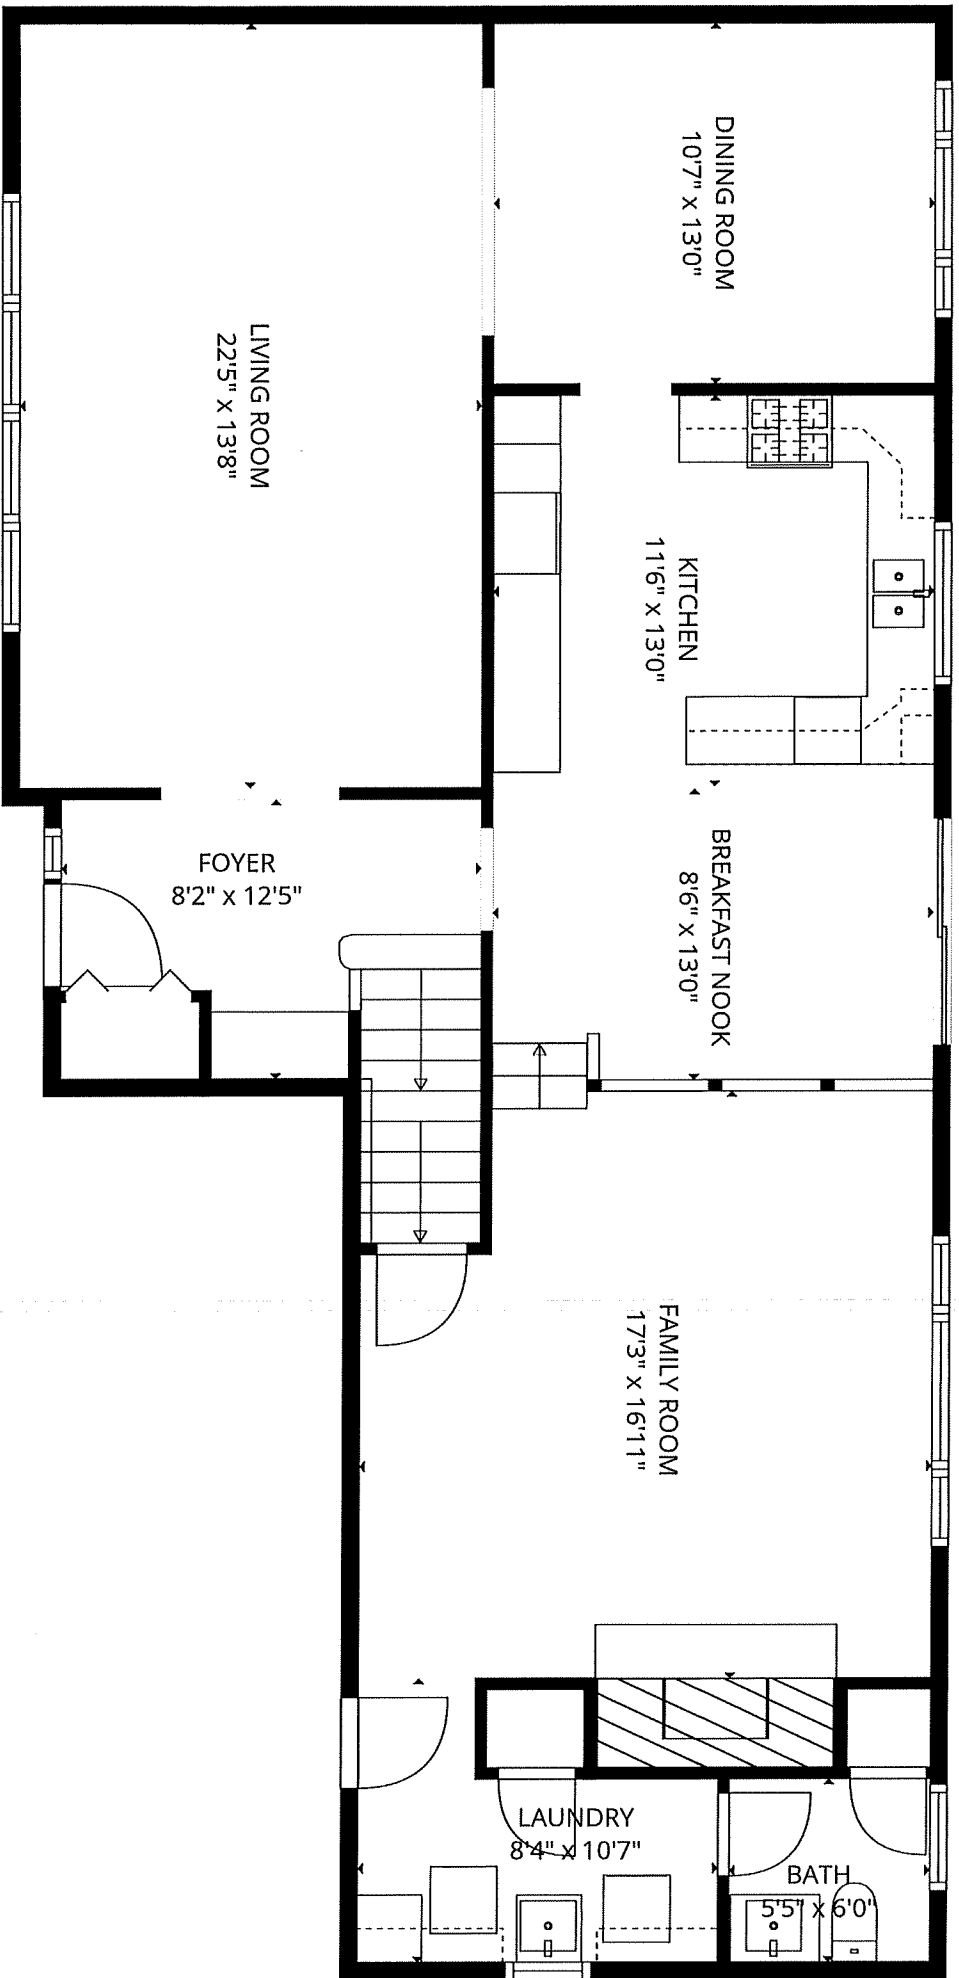

Total GLA: 3640 sq. ft | Total: 4194 sq. ft

1st floor: 767 sq. ft (Excluded areas 554 sq. ft)

2nd floor: 1350 sq. ft

3rd floor: 1523 sq. ft

Total GLA: 3640 sq. ft | Total: 4194 sq. ft

1st floor: 767 sq. ft (Excluded areas 554 sq. ft)

2nd floor: 1350 sq. ft

3rd floor: 1523 sq. ft

Total GLA: 3640 sq. ft | Total: 4194 sq. ft

1st Floor: 767 sq. ft (Excluded areas 554 sq. ft)

2nd Floor: 1350 sq. ft

3rd Floor: 1523 sq. ft

RECREATION ROOM
31'0" X 25'9"

STORAGE
10'8" X 7'4"

BATH
10'8" X 5'4"

Total GLA: 3640 sq. ft | Total: 4194 sq. ft
1st floor: 767 sq. ft (Excluded areas 554 sq. ft)
2nd floor: 1350 sq. ft
3rd floor: 1523 sq. ft