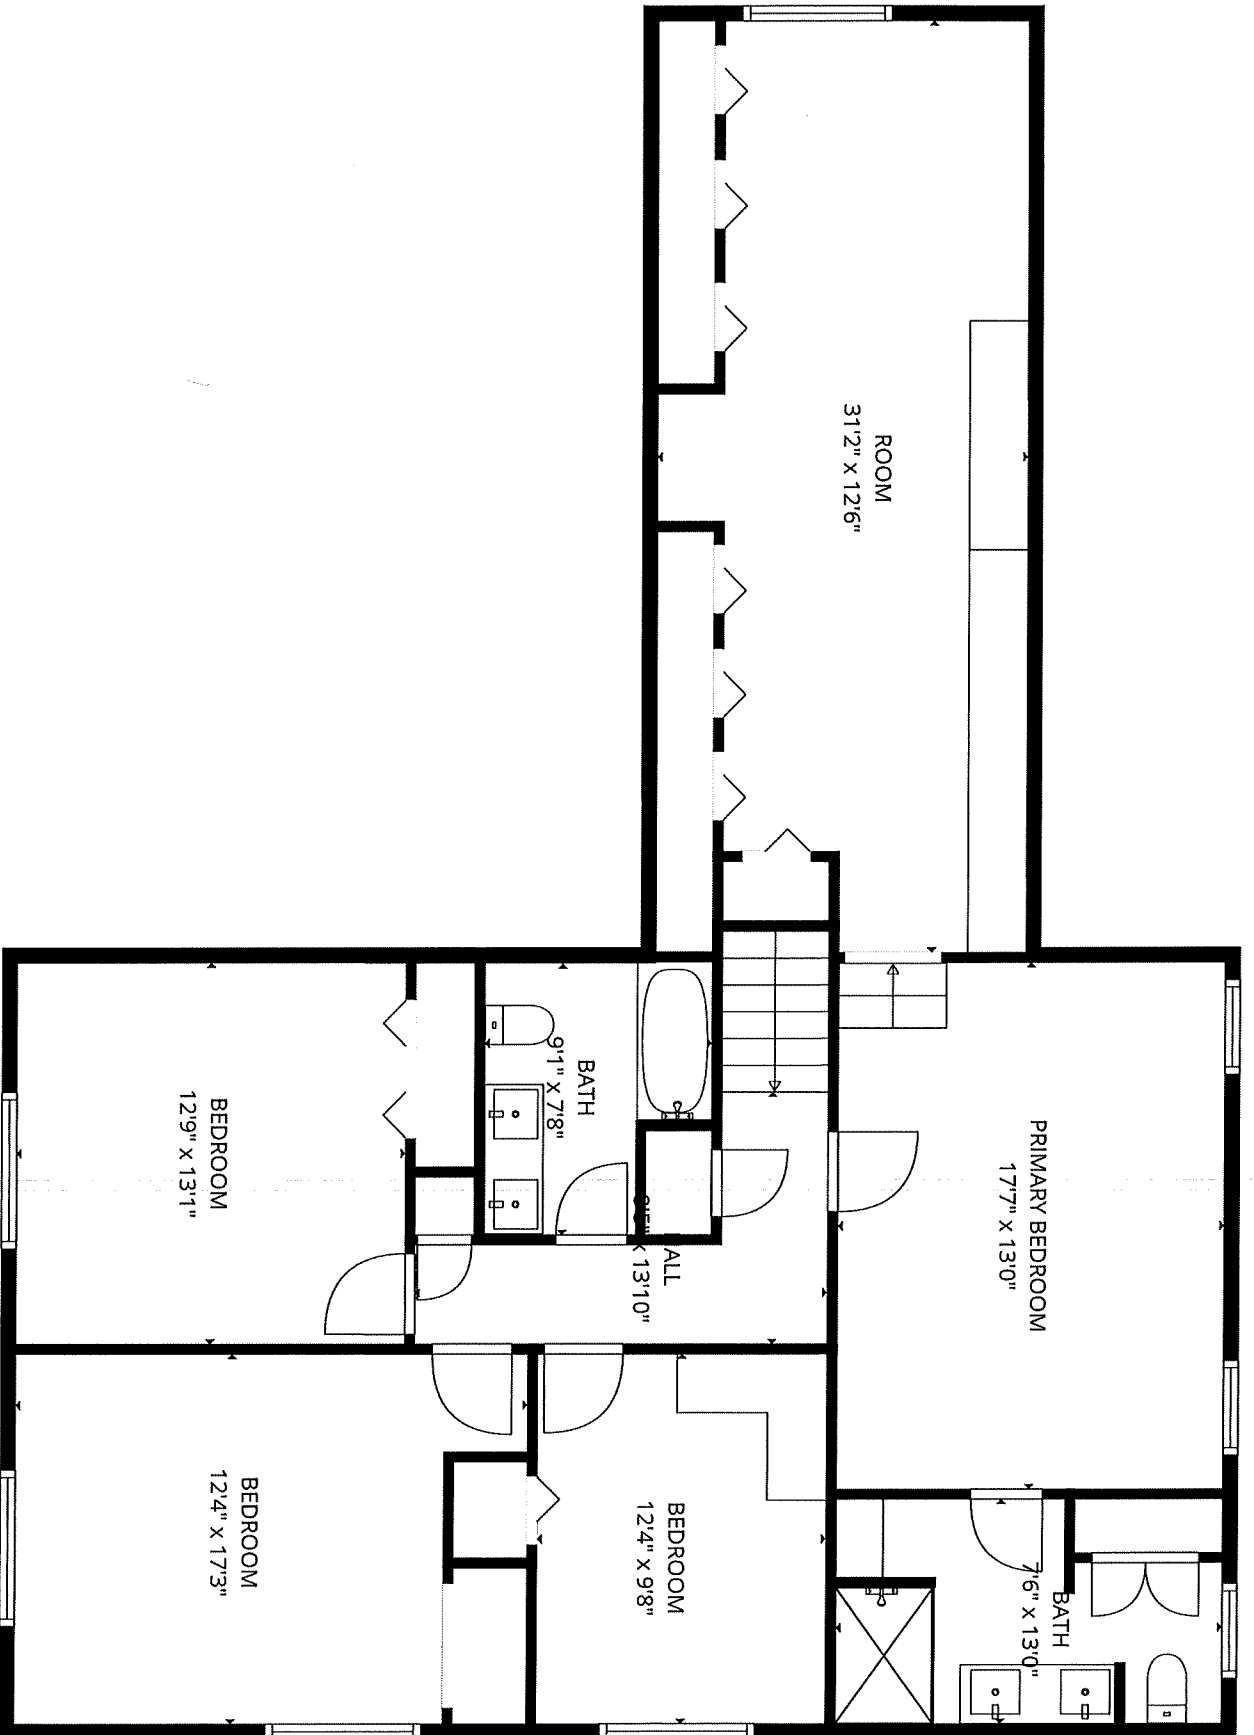

Total GLA: 3640 sq. ft | Total: 4194 sq. ft

1st floor: 767 sq. ft (Excluded areas 554 sq. ft)

2nd floor: 1350 sq. ft

3rd floor: 1523 sq. ft

Total GLA: 3640 sq. ft | Total: 4194 sq. ft

1st floor: 767 sq. ft (Excluded areas 554 sq. ft)

2nd floor: 1350 sq. ft

3rd floor: 1523 sq. ft

Total GLA: 3640 sq. ft | Total: 4194 sq. ft

1st Floor: 767 sq. ft (Excluded areas 554 sq. ft)

2nd Floor: 1350 sq. ft

3rd Floor: 1523 sq. ft

RECREATION ROOM
31'0" X 25'9"

STORAGE
10'8" X 7'4"

BATH
10'8" X 5'4"

Total GLA: 3640 sq. ft | Total: 4194 sq. ft
1st floor: 767 sq. ft (Excluded areas 554 sq. ft)
2nd floor: 1350 sq. ft
3rd floor: 1523 sq. ft