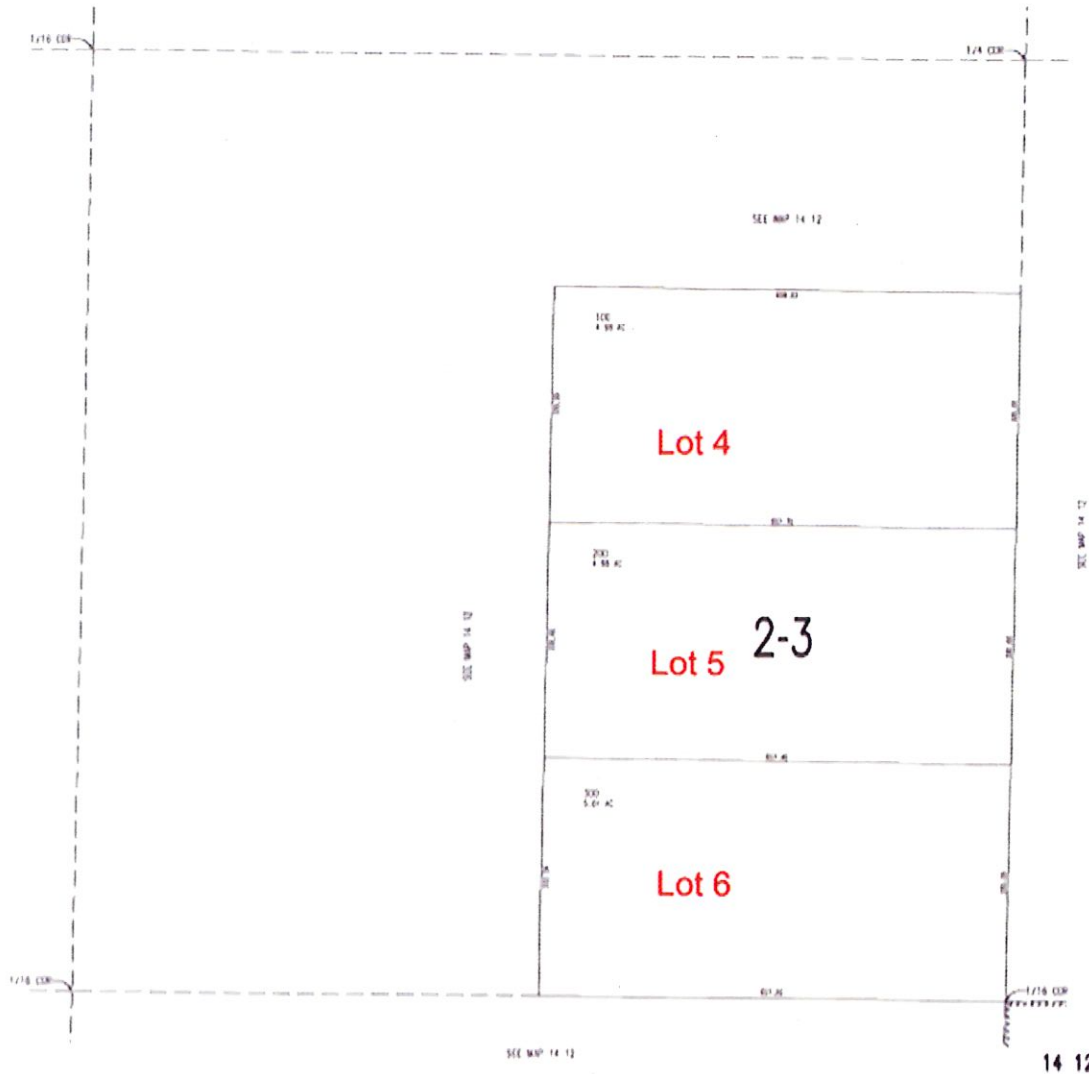

NE1/4 NW1/4 SEC. 30 T.14S. R.12E. W.M.
DESCHUTES COUNTY

14 12 30BA

1" = 100'

**The View
from Lots
4, 5, & 6**