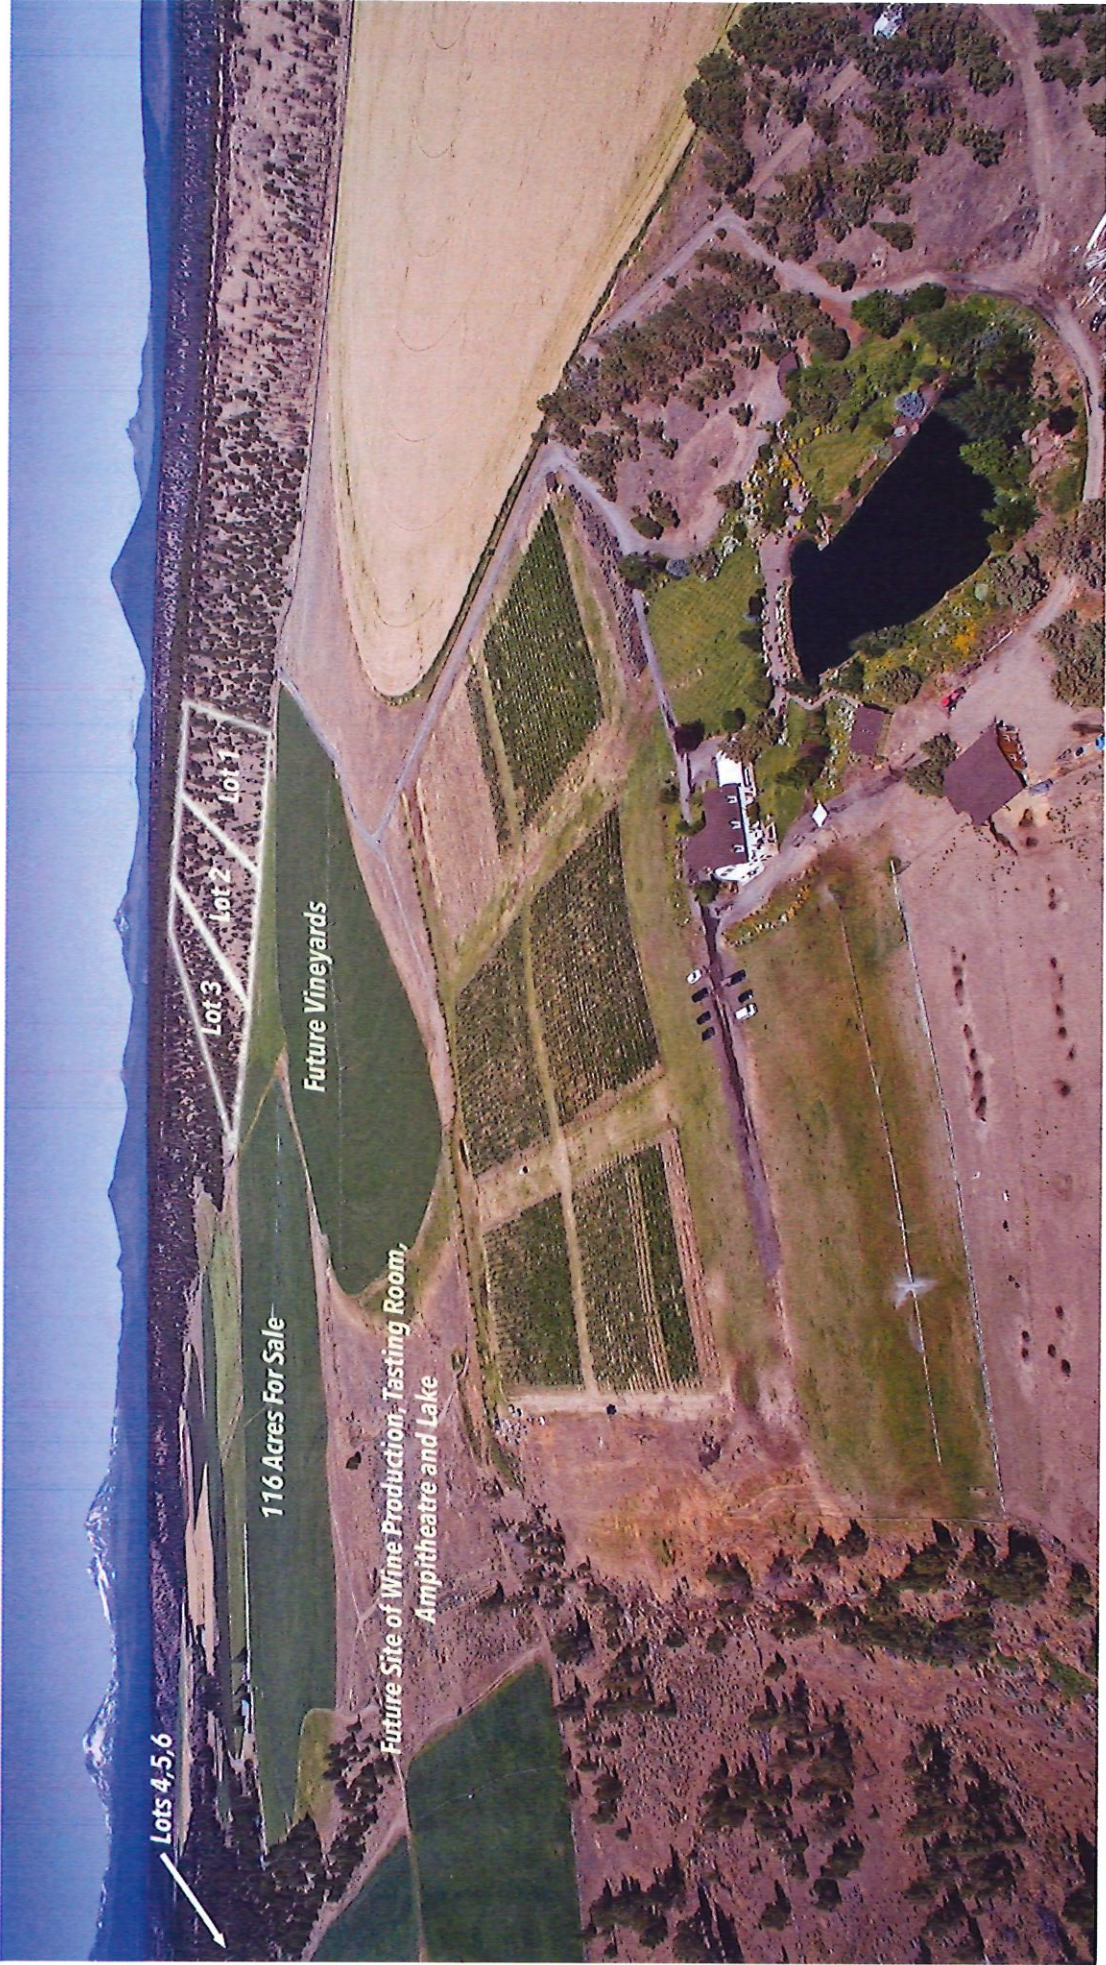

Lots 4, 5 & 6

69800, 69850, & 69900 NW Lower Valley Dr
Terrebonne, OR 97760

Overview/Description

Enjoy expansive farm, vineyard and mountain views from this unique, elevated lot nestled between Sisters and Redmond. Part of the Faith Hope & Charity Vineyard estate lots, these 5.19 acre lots boast easterly views of Smith Rock and the Ochocos (Cascade Mountain views to be opened up), as well as sweeping views of the farm and vineyard below. Property is adjacent to BLM land, which provides easy access to endless outdoor activities. Incredible opportunity to build your dream home in a quiet, serene setting surrounded by views, wildlife, and some of the best gapes in Central Oregon! Future master plan for the award winning Faith Hope & Charity Vineyards includes winery, large event center, large lake, amphitheater and more. Vineyard estates will include access to all that FHC Vineyards has to offer. CUPs in place. Listing is for bare land only. All 3 properties require well and septic by owner. Power is already installed to the front of each property.

Lots 4, 5, 6

Lot 3
Lot 2
Lot 1

116 Acres For Sale

Future Vineyards

Future Site of Wine Production, Tasting Room,
Amphitheatre and Lake

THIS MAP WAS PREPARED FOR
ASSESSMENT PURPOSE ONLY.
REVISED: 02/02/2010

NE1/4 NW1/4 SEC. 30 T.14S. R.12E. W.M.
DESCHUTES COUNTY

14 12 30BA

1" = 100'

**The View
from Lots
4, 5, & 6**