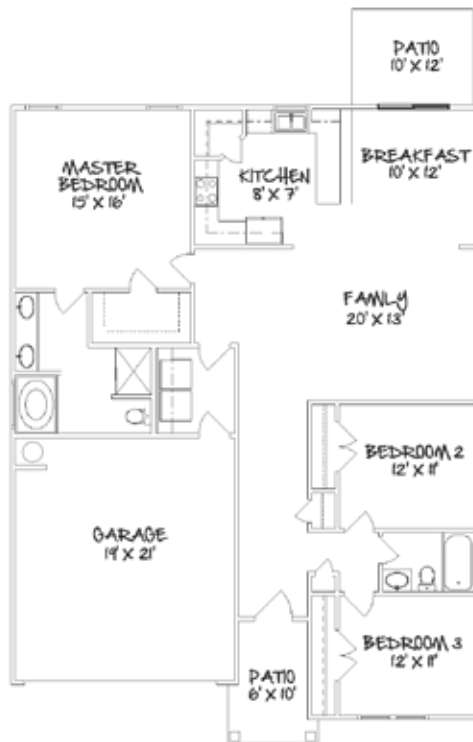

FICUS: 3 bed /2 bath • 1,554 htd sq ft

Room sizes may vary due to selected elevation. Square footages are approximate and are subject to changes based on construction materials. Not all models or options are offered at all neighborhoods or in all states. As we are constantly improving our home plans, we reserve the right to change product features, brand names, architectural design, and details. See our neighborhood specialists for additional information regarding availability or models and options. Floor plans and renderings are for illustrative purposes only and are subject to change without notice. Renderings show optional upgrades that may not be included in each home. Materials, specifications and colors may vary per plan and per neighborhood.