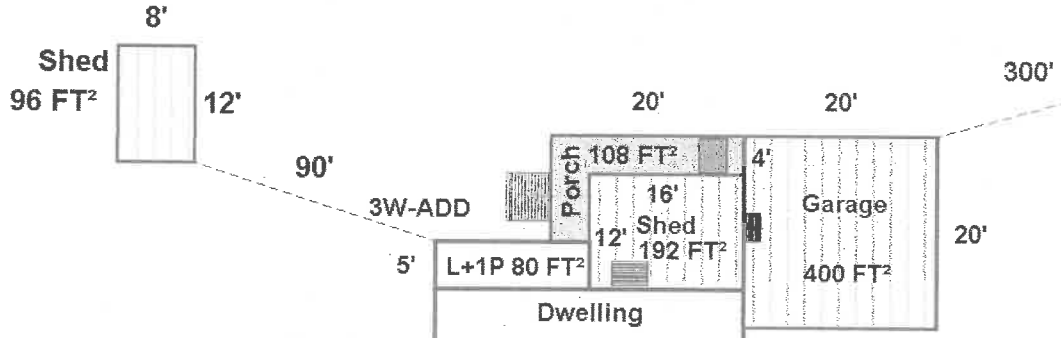

OPEN

FRAME DWELLING

OPEN

OPEN

250'

34 HORNELL WAY  
WEST CHAZY, NY

OPEN