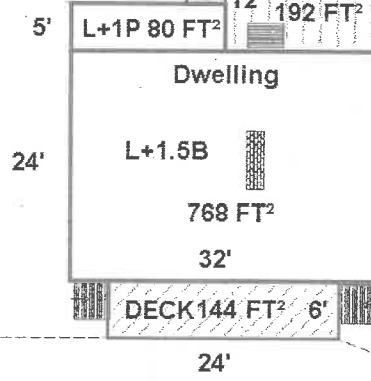

OPEN

FRAME DWELLING

OPEN

OPEN

250'

34 HORNELL WAY  
WEST CHAZY, NY

OPEN