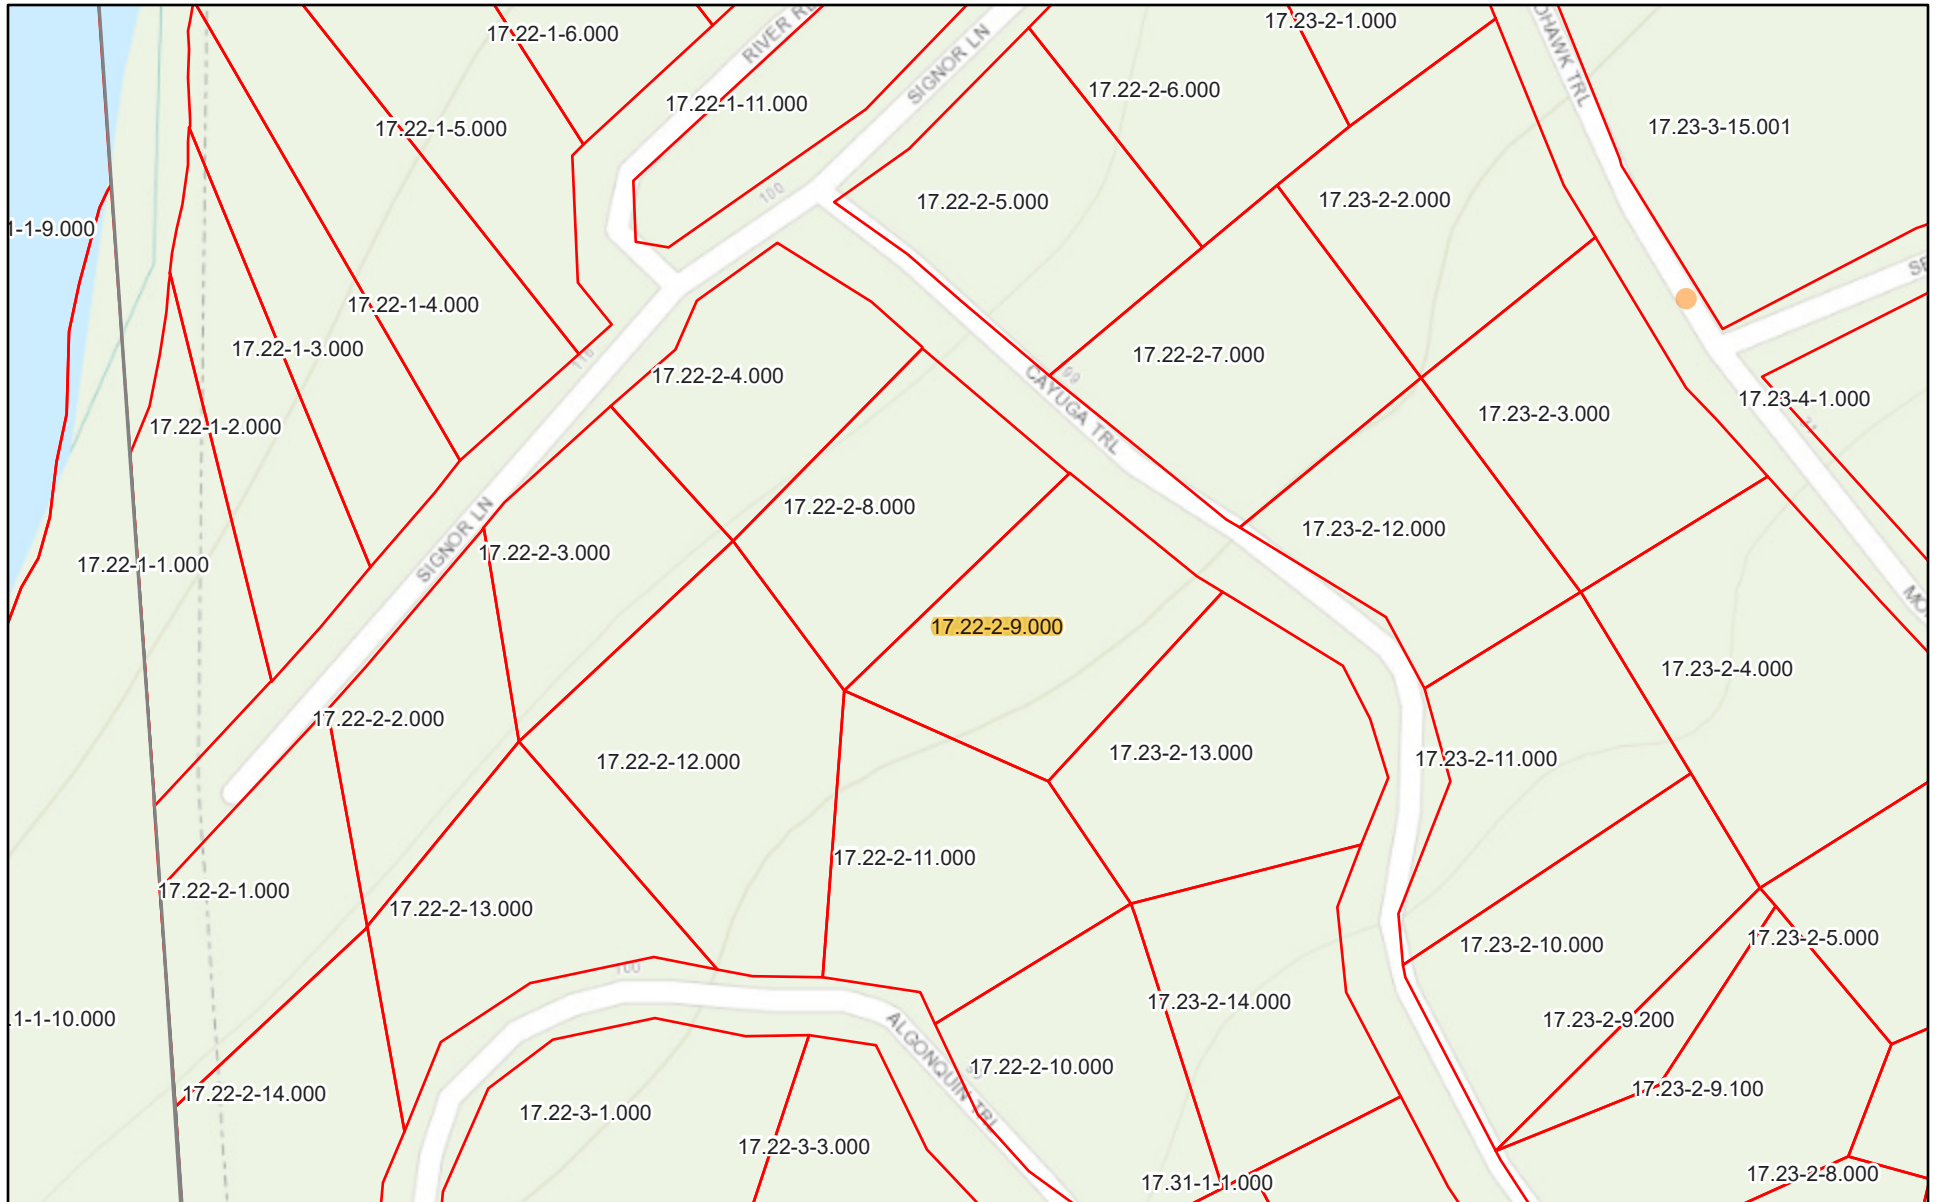

Tax Map - 45 Cayuga

3/19/2026

-  County Boundary
-  Parcels
-  Town Boundaries
-  Citations

Esri Canada, Esri, HERE, Garmin, INCREMENT P, USGS, EPA, USDA