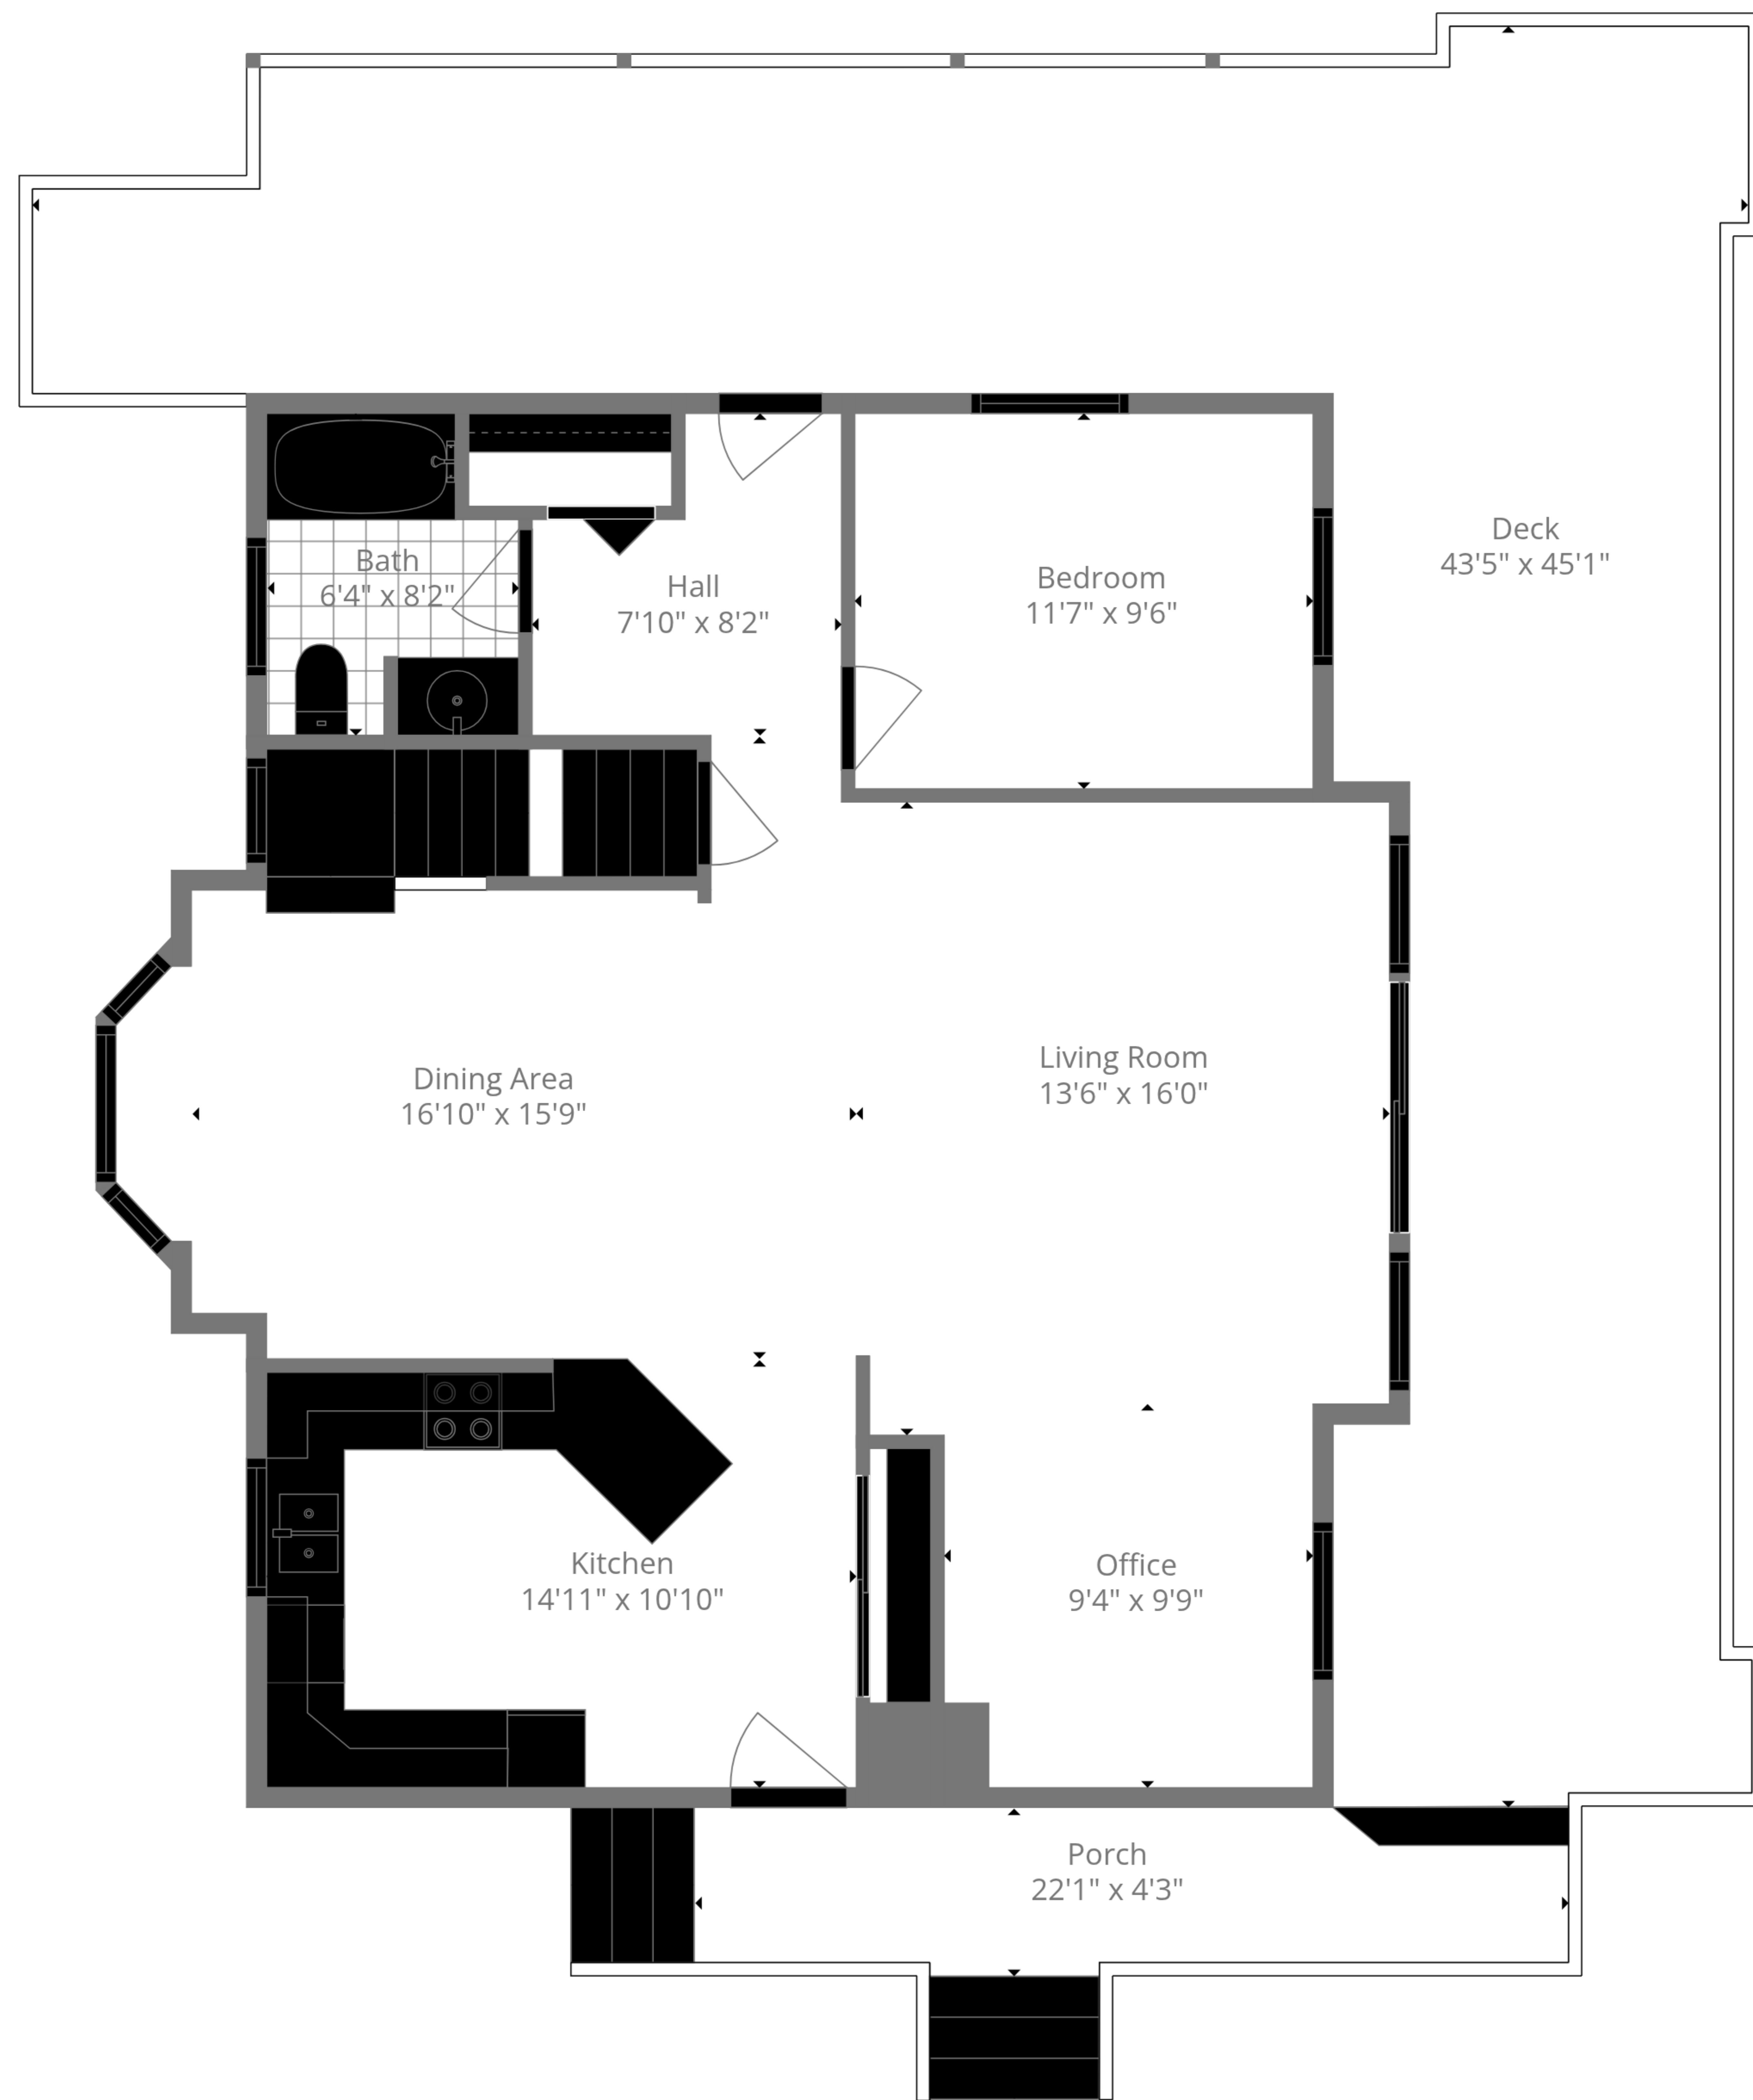

Total: 1915 sq. ft

Basement: 0 sq. Ft, 1st Floor: 972 sq. Ft, 2nd Floor: 943 sq. ft

Excluded Areas: Laundry: 140 sq. Ft, Basement: 832 sq. Ft, Porch: 114 sq. Ft,

Deck: 667 sq. Ft, Bay Window: 12 sq. Ft, Walls: 196 sq. ft