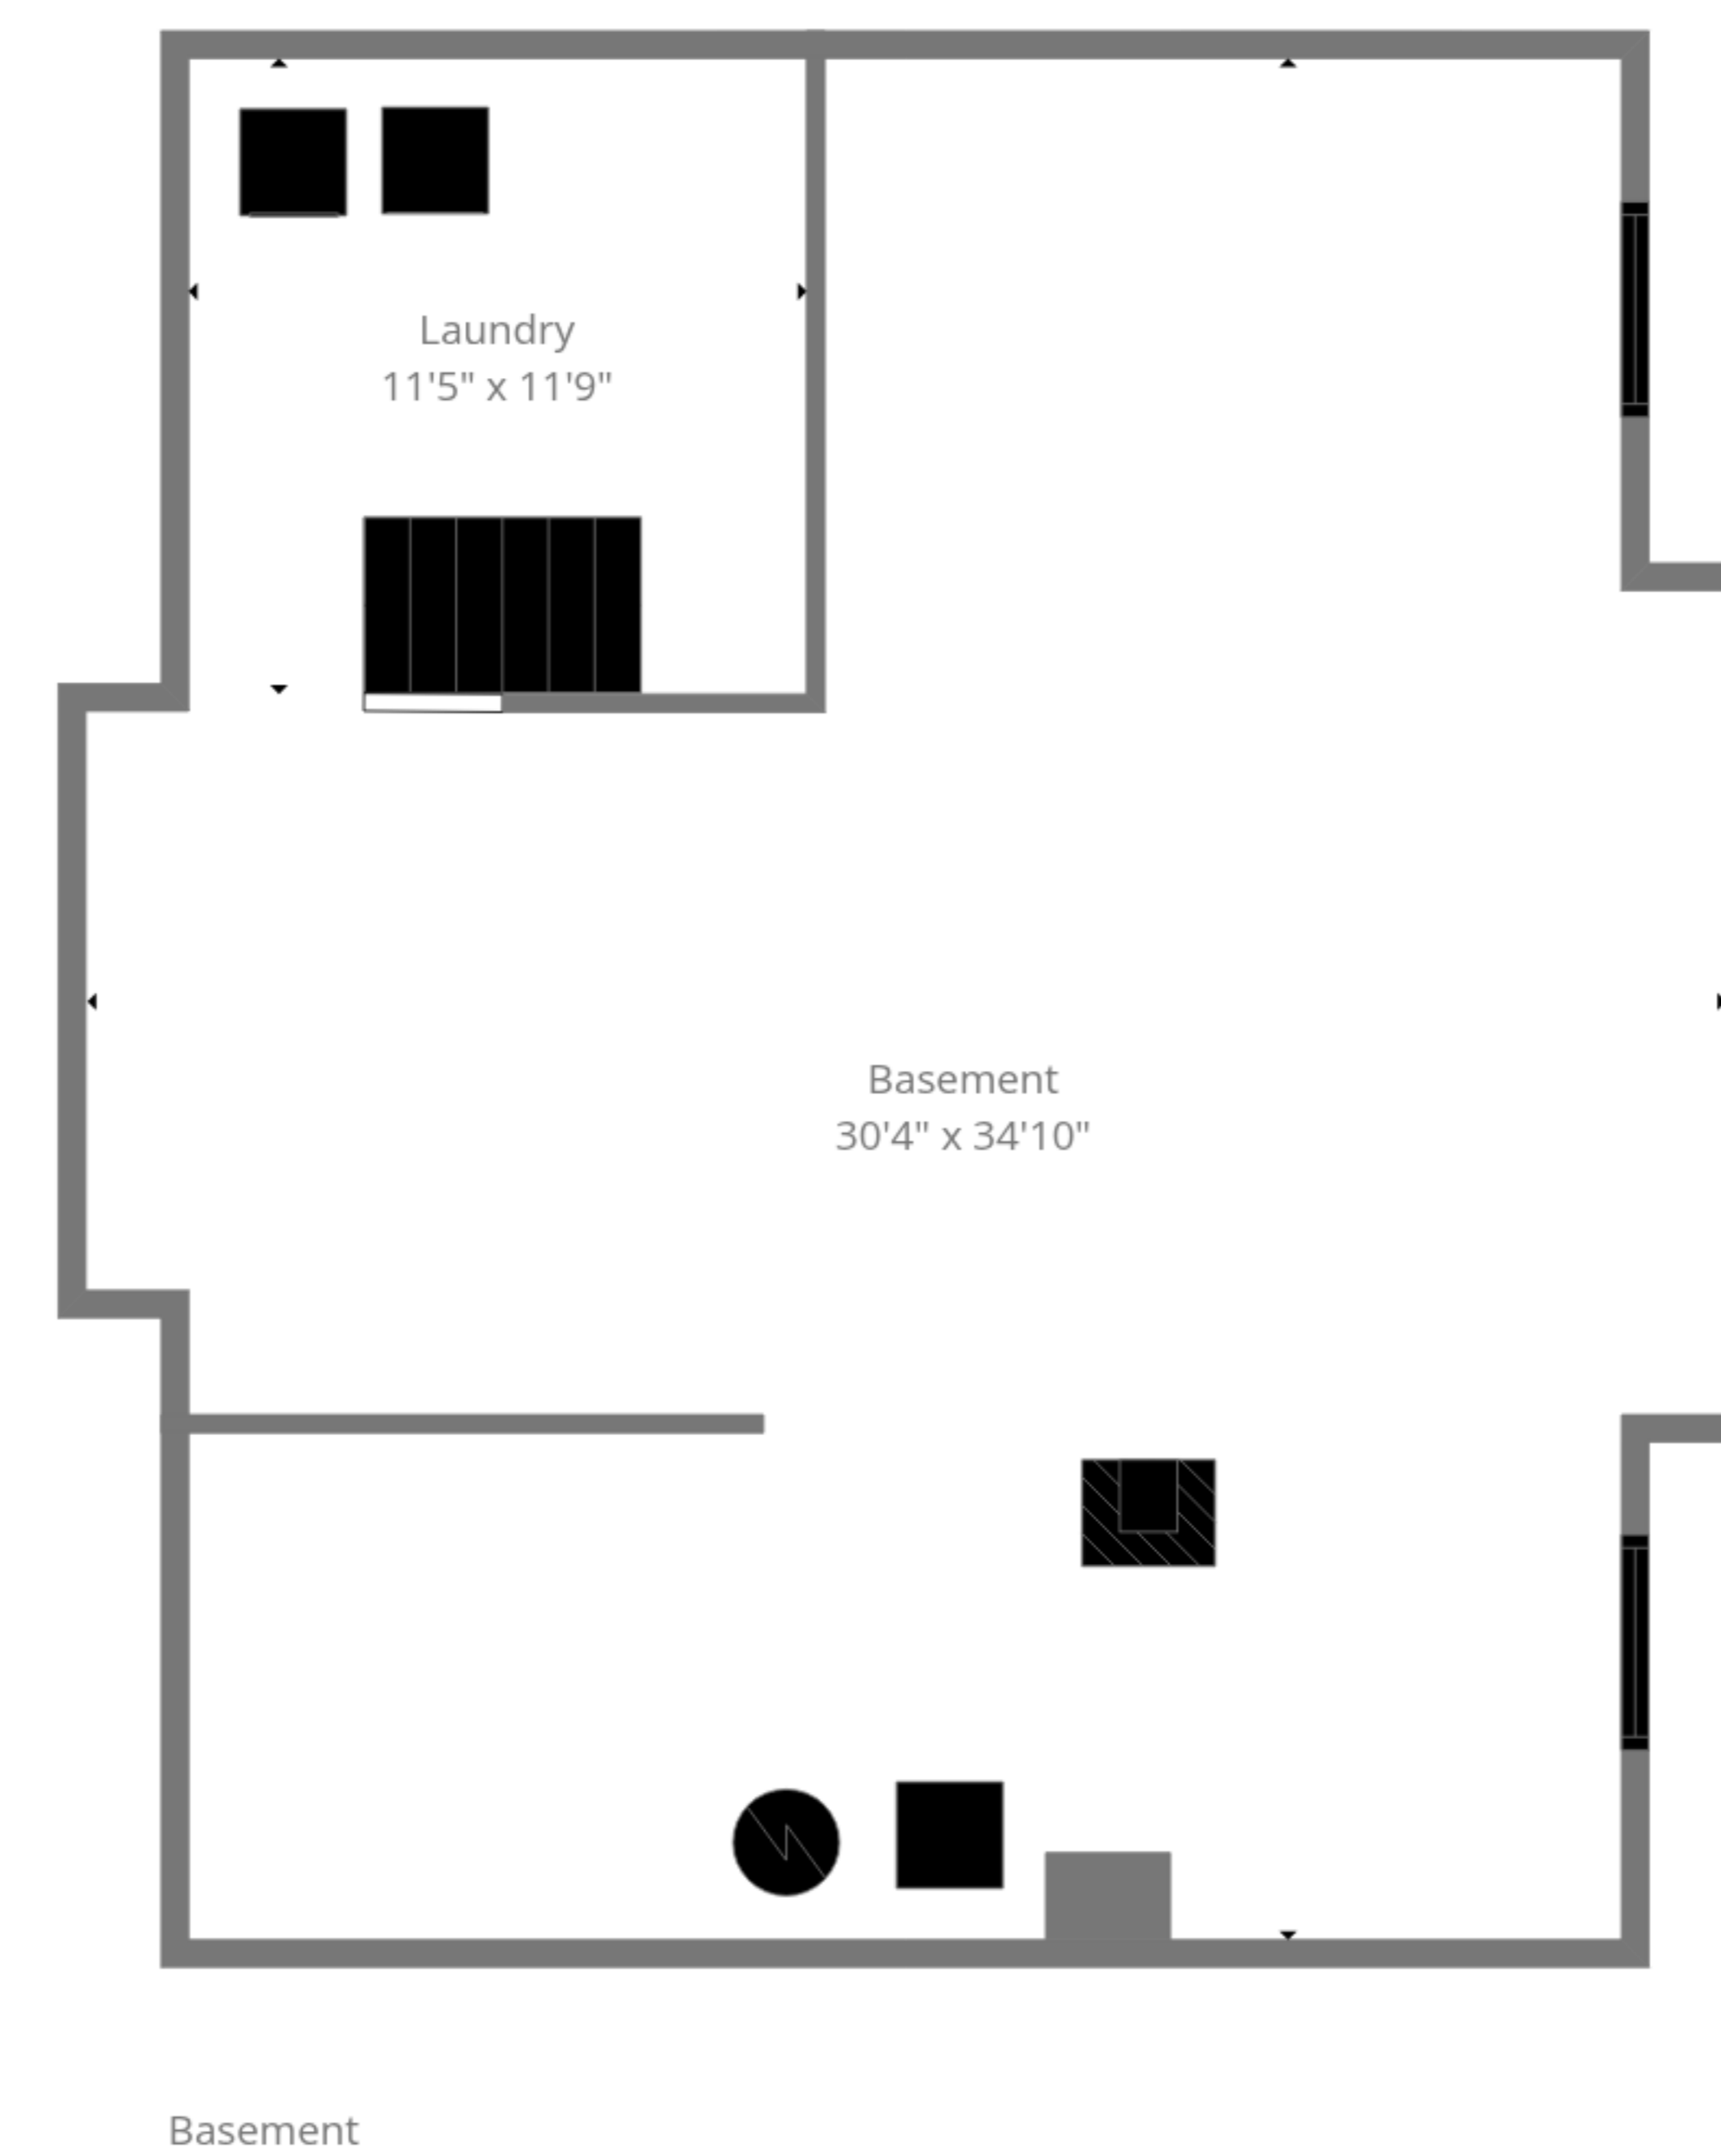

Total: 1915 sq. ft

Basement: 0 sq. Ft, 1st Floor: 972 sq. Ft, 2nd Floor: 943 sq. ft

Excluded Areas: Laundry: 140 sq. Ft, Basement: 832 sq. Ft, Porch: 114 sq. Ft,

Deck: 667 sq. Ft, Bay Window: 12 sq. Ft, Walls: 196 sq. ft