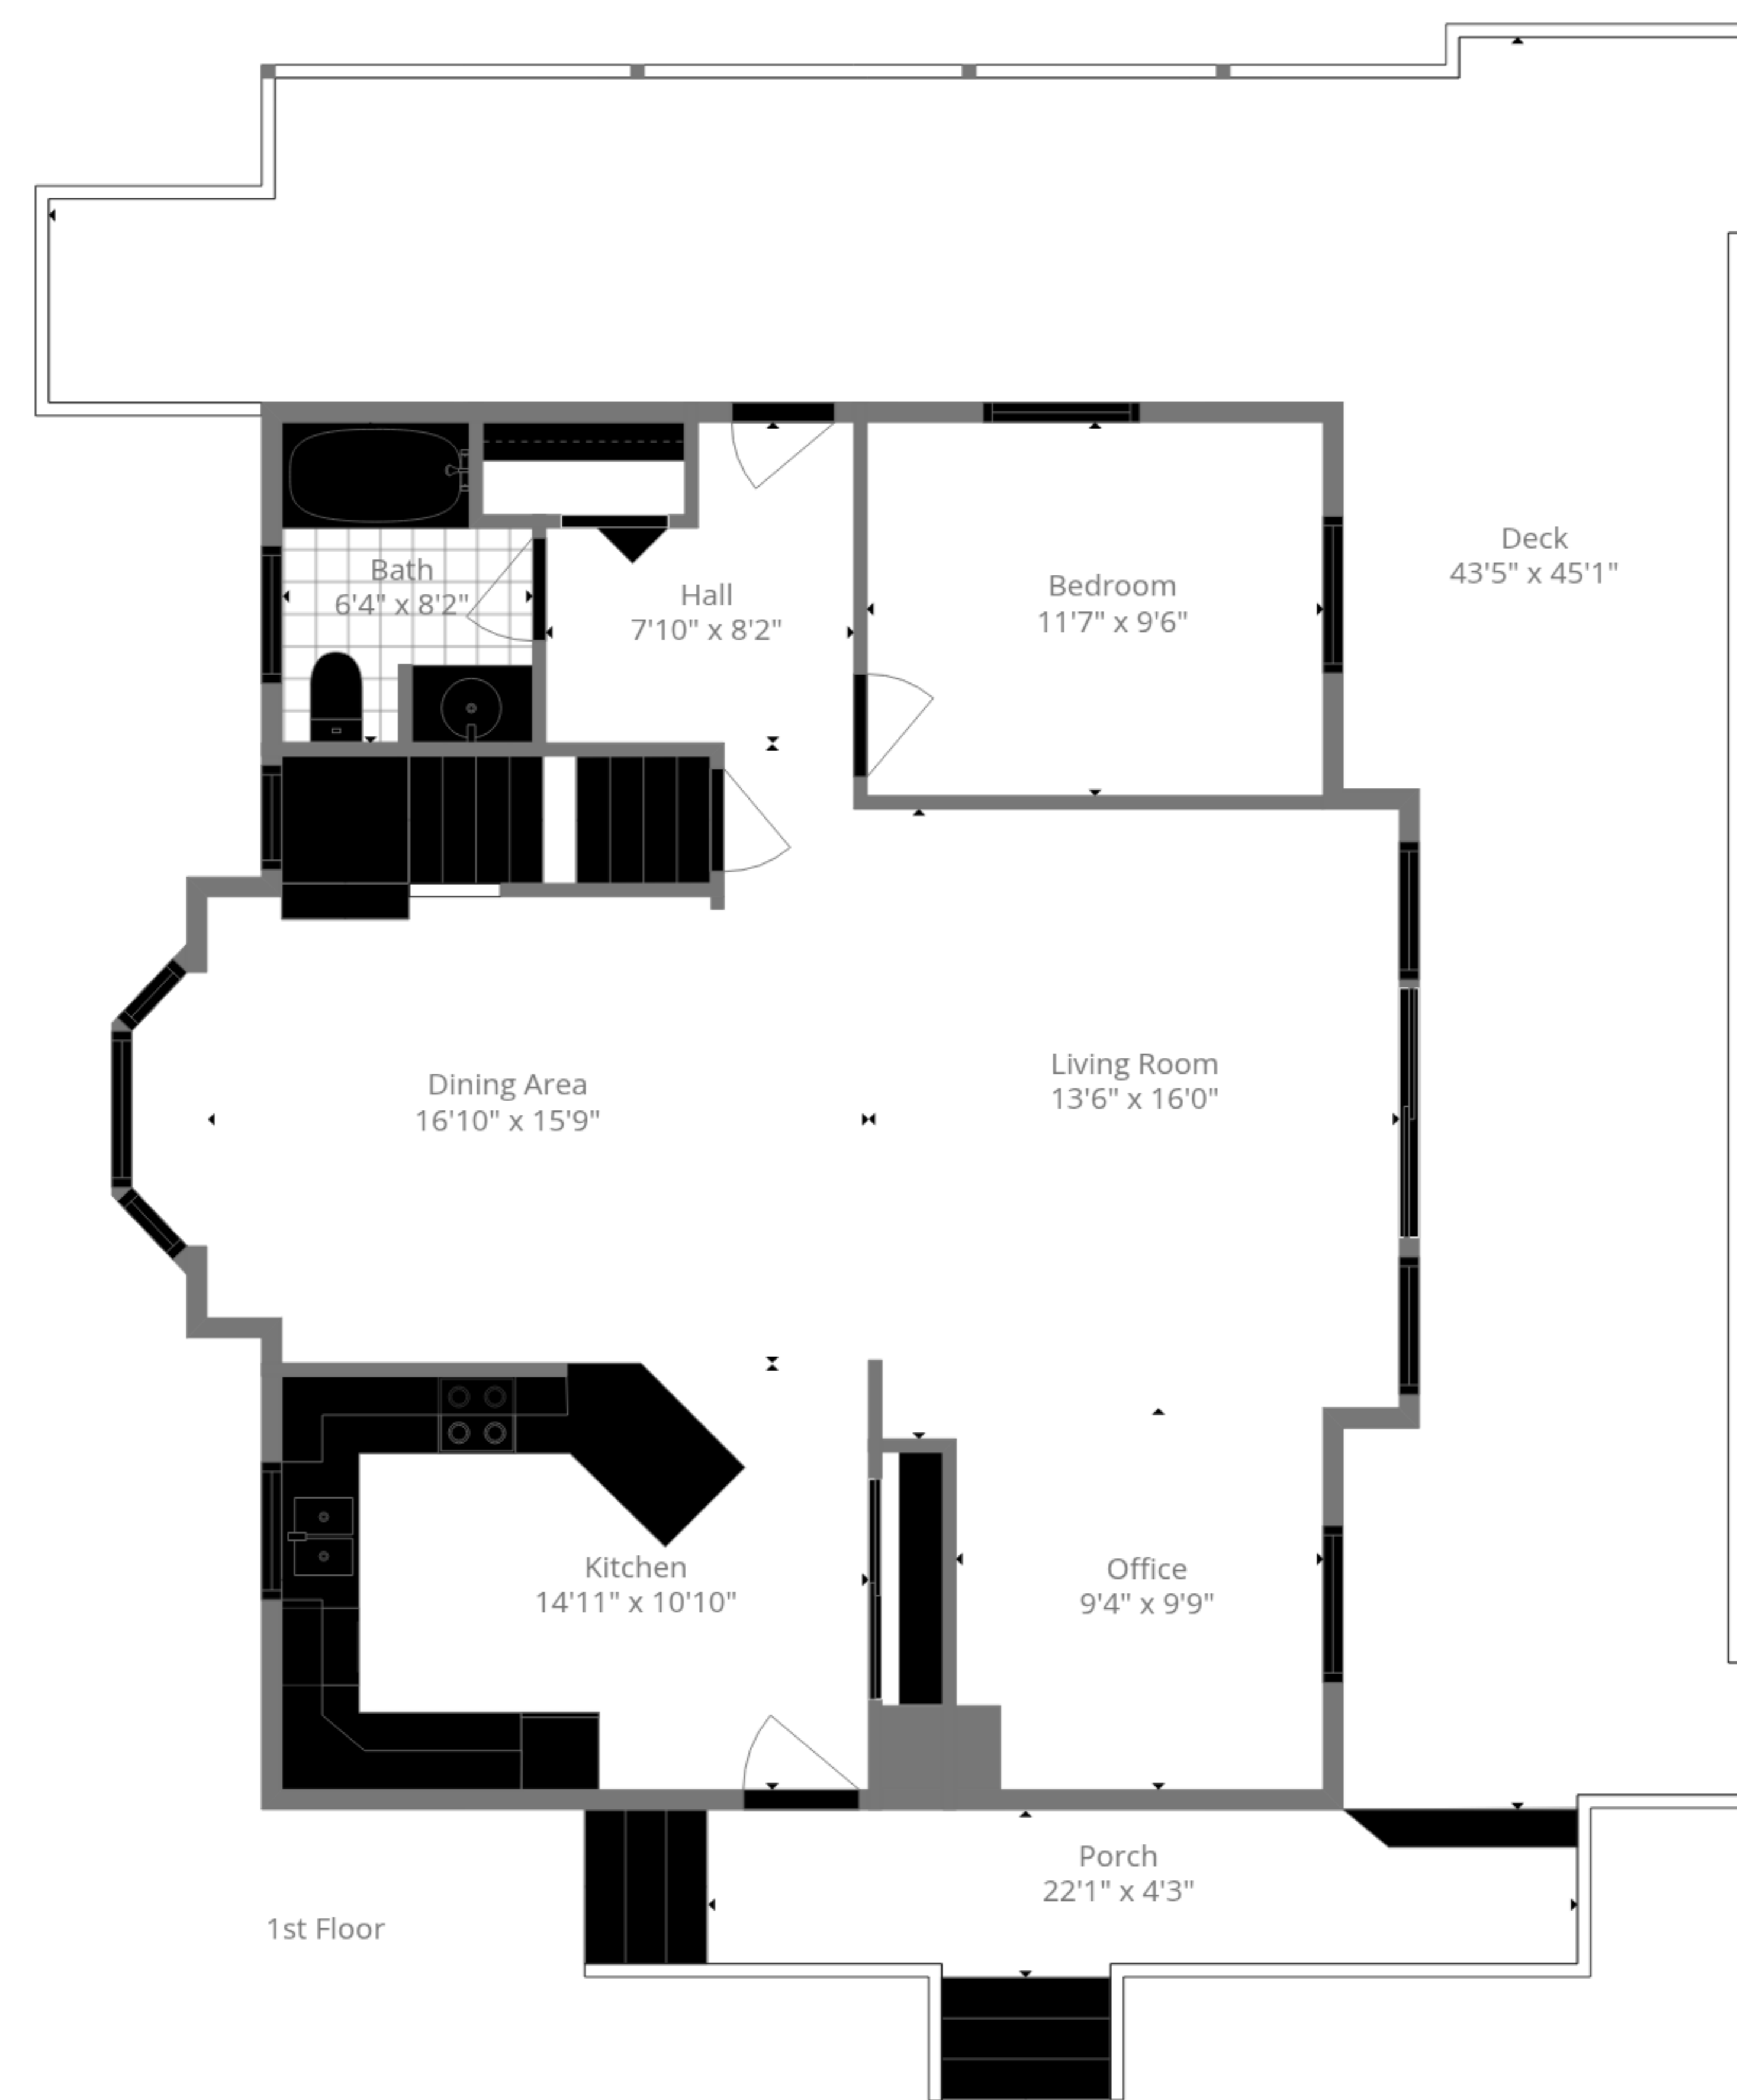

Total: 1915 sq. ft

Basement: 0 sq. Ft, 1st Floor: 972 sq. Ft, 2nd Floor: 943 sq. ft

Excluded Areas: Laundry: 140 sq. Ft, Basement: 832 sq. Ft, Porch: 114 sq. Ft,

Deck: 667 sq. Ft, Bay Window: 12 sq. Ft, Walls: 196 sq. ft