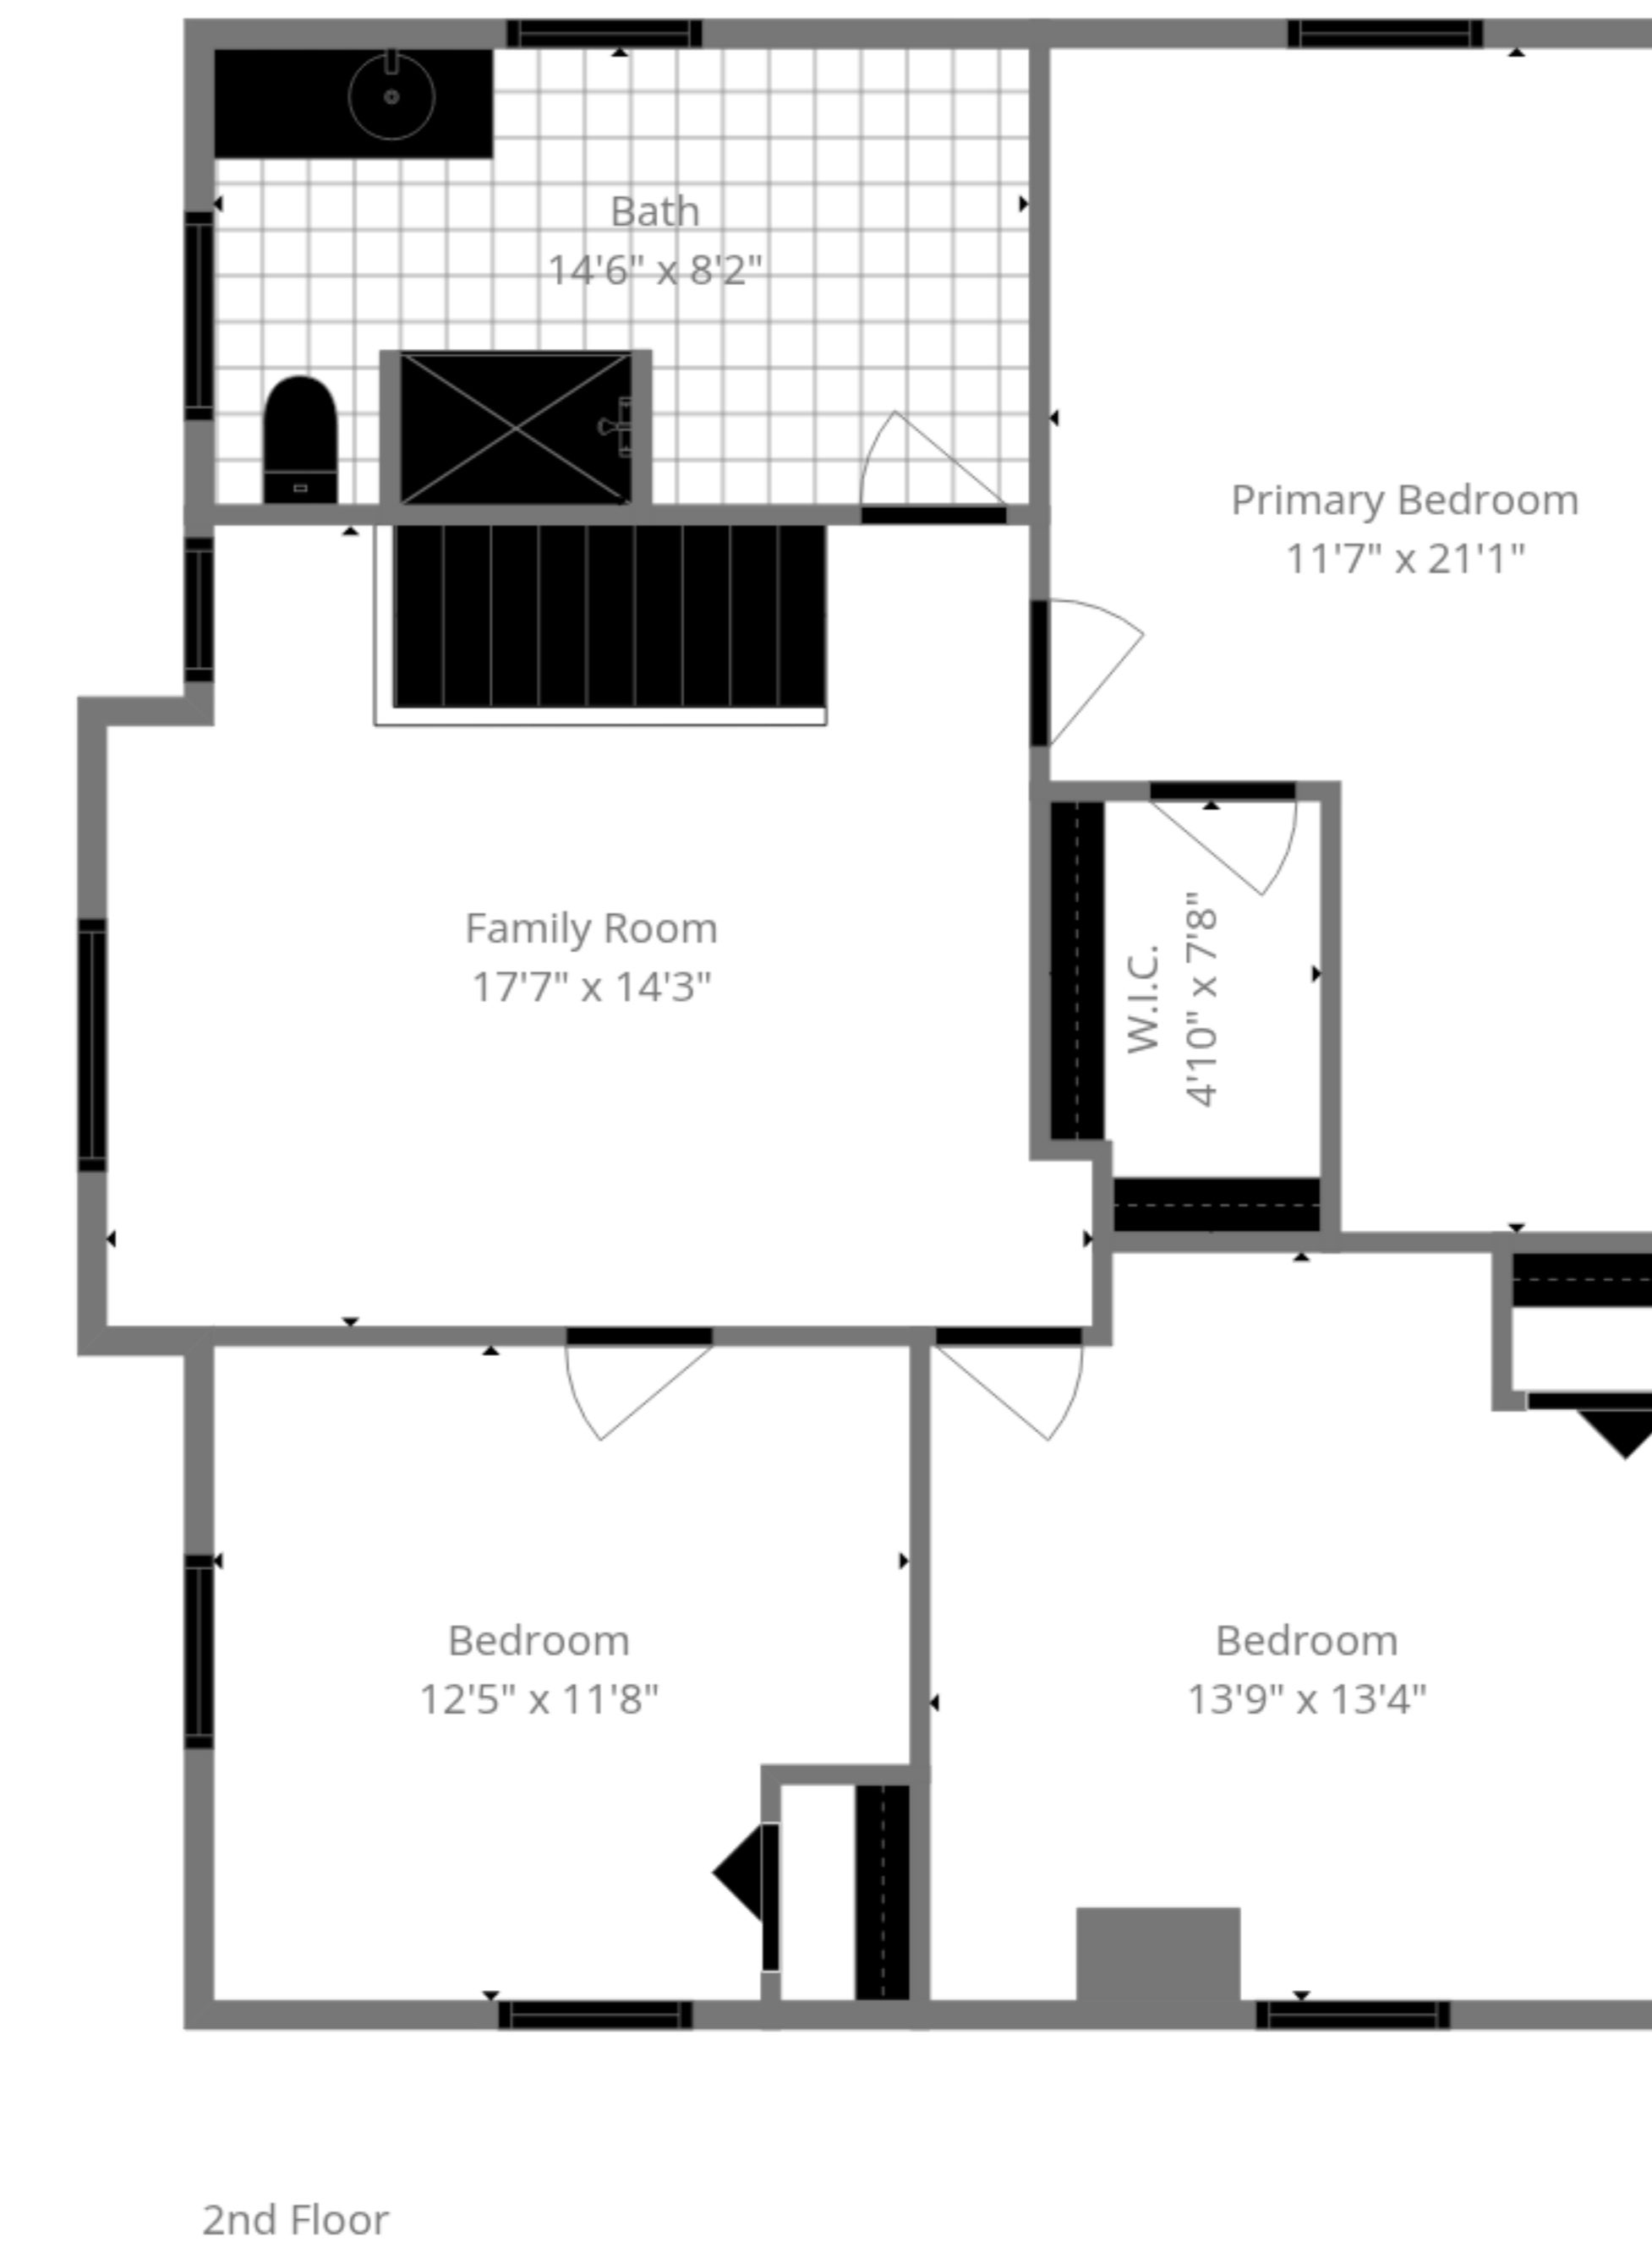

Total: 1915 sq. ft

Basement: 0 sq. Ft, 1st Floor: 972 sq. Ft, 2nd Floor: 943 sq. ft

Excluded Areas: Laundry: 140 sq. Ft, Basement: 832 sq. Ft, Porch: 114 sq. Ft,

Deck: 667 sq. Ft, Bay Window: 12 sq. Ft, Walls: 196 sq. ft