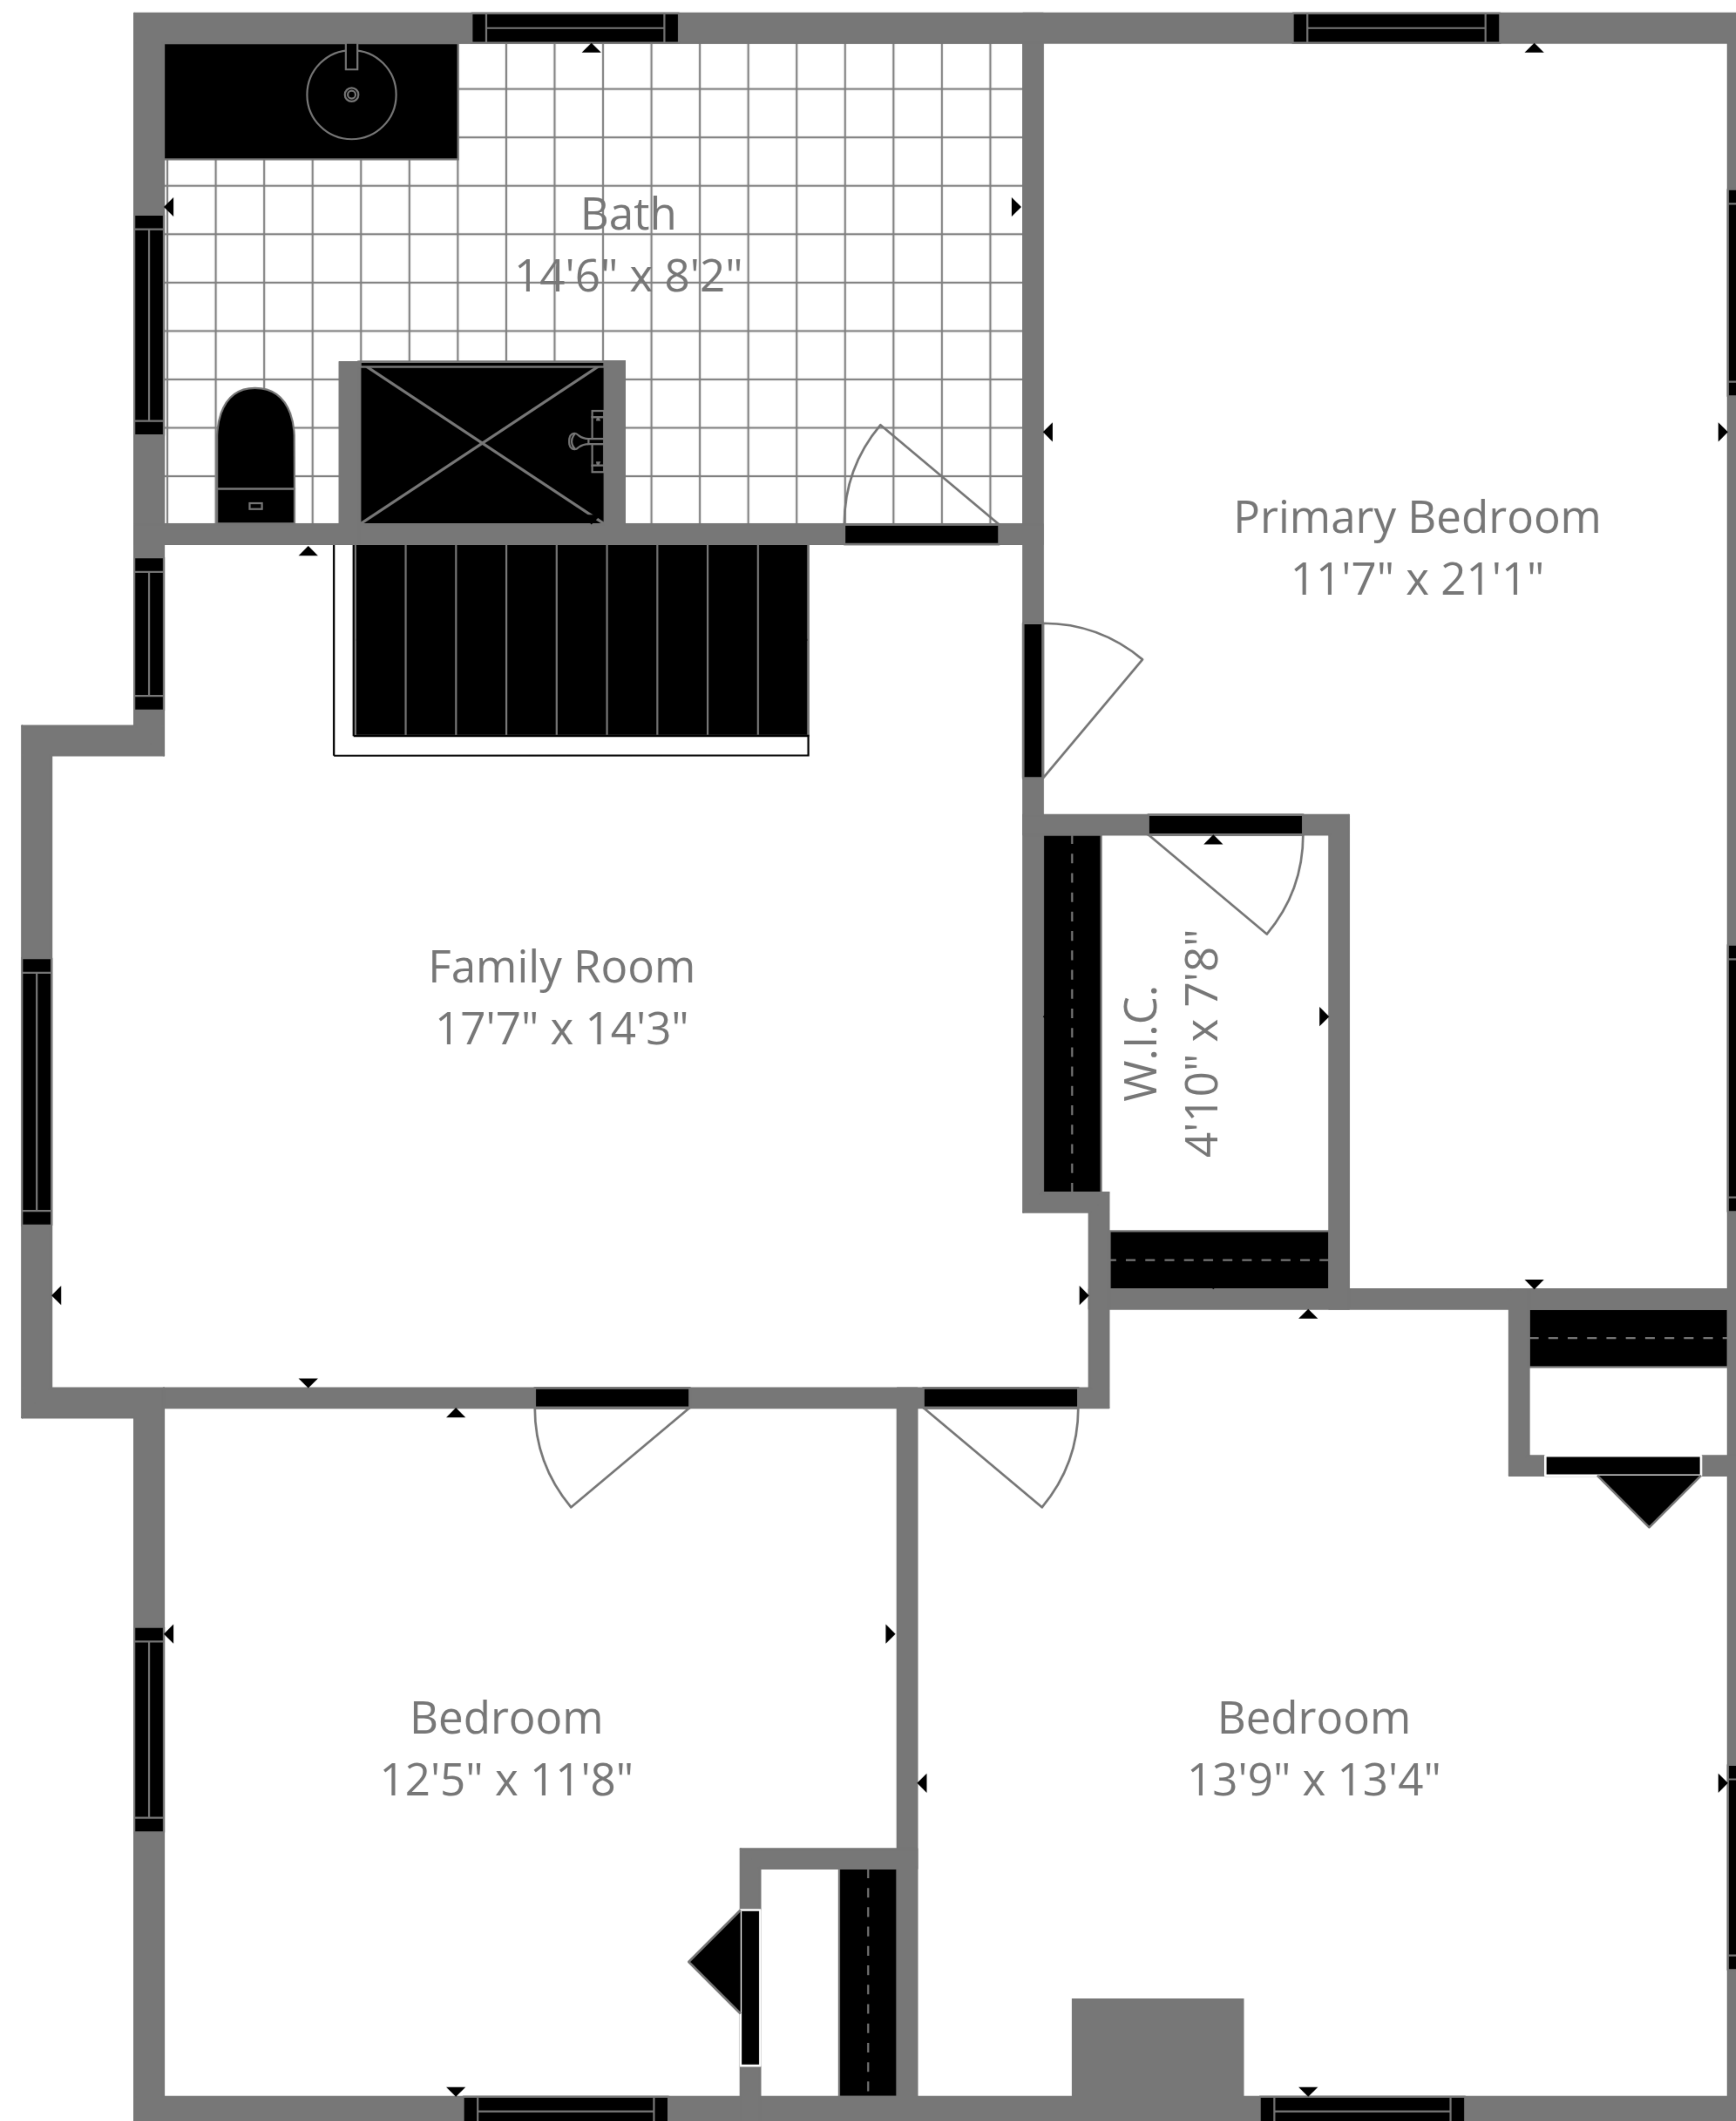

Total: 1915 sq. ft

Basement: 0 sq. Ft, 1st Floor: 972 sq. Ft, 2nd Floor: 943 sq. ft

Excluded Areas: Laundry: 140 sq. Ft, Basement: 832 sq. Ft, Porch: 114 sq. Ft,

Deck: 667 sq. Ft, Bay Window: 12 sq. Ft, Walls: 196 sq. ft