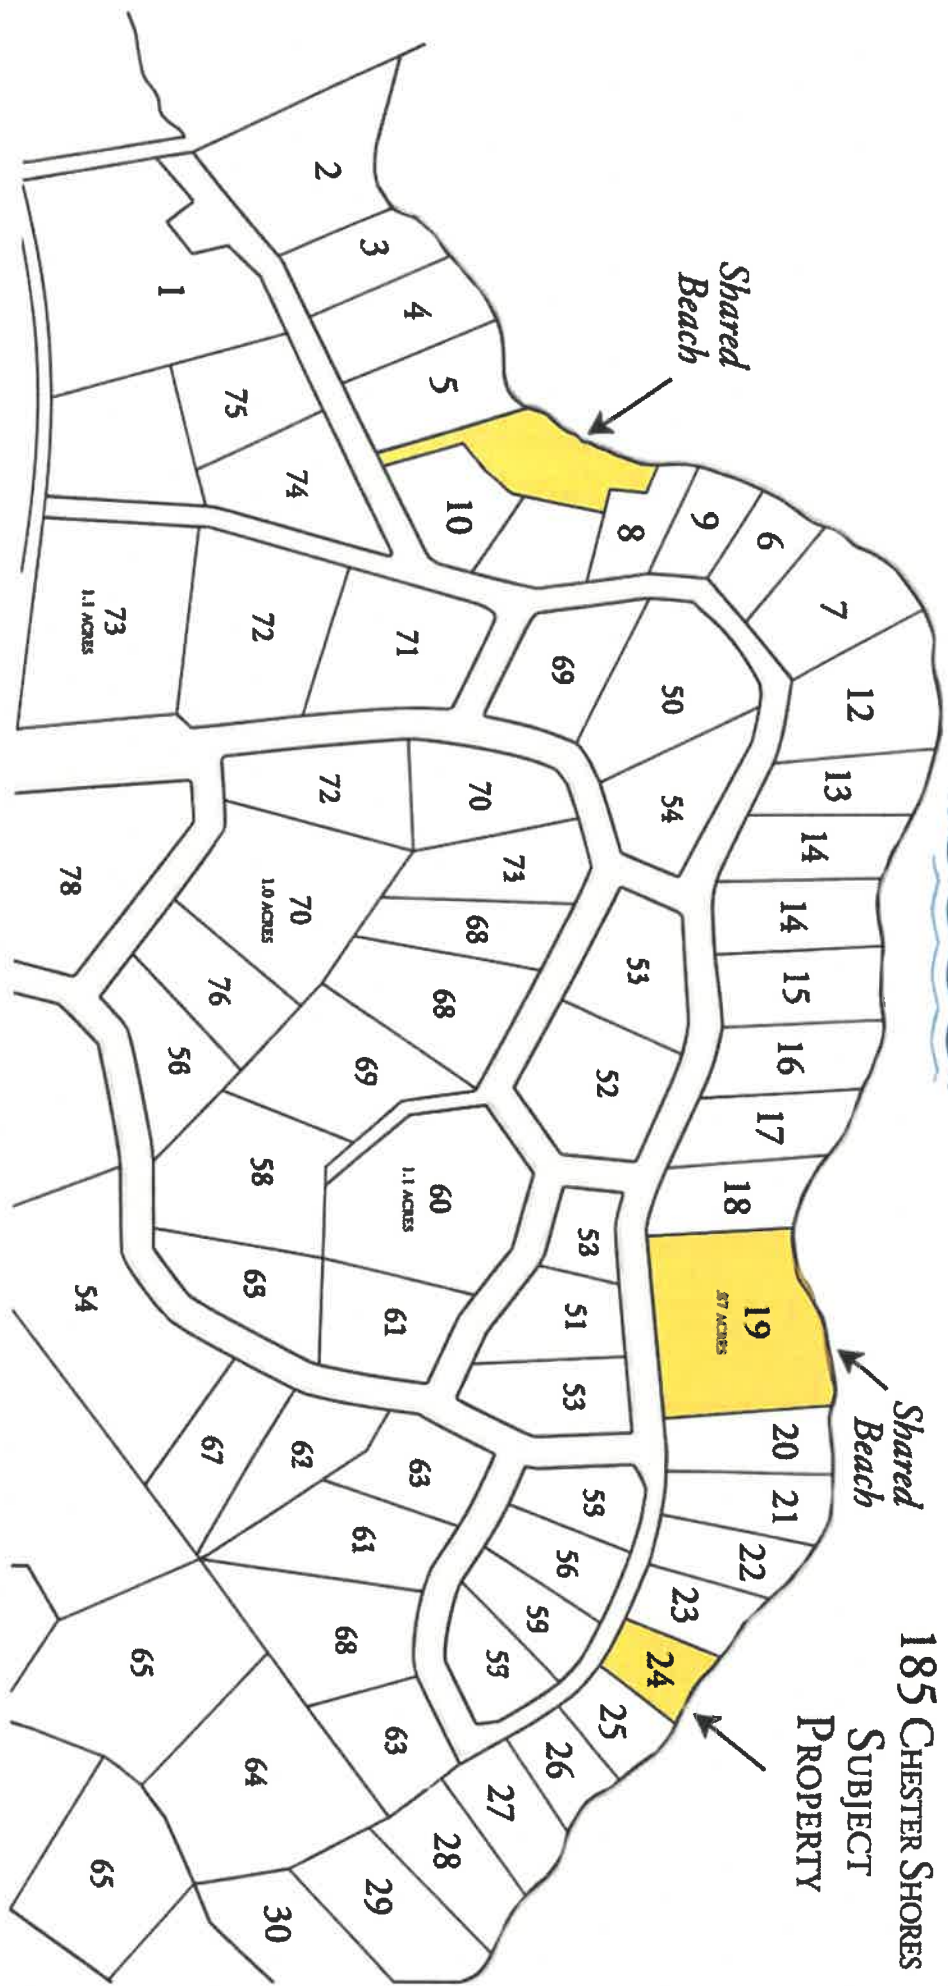

# LOON LAKE

185 CHESTER SHORES  
SUBJECT  
PROPERTY