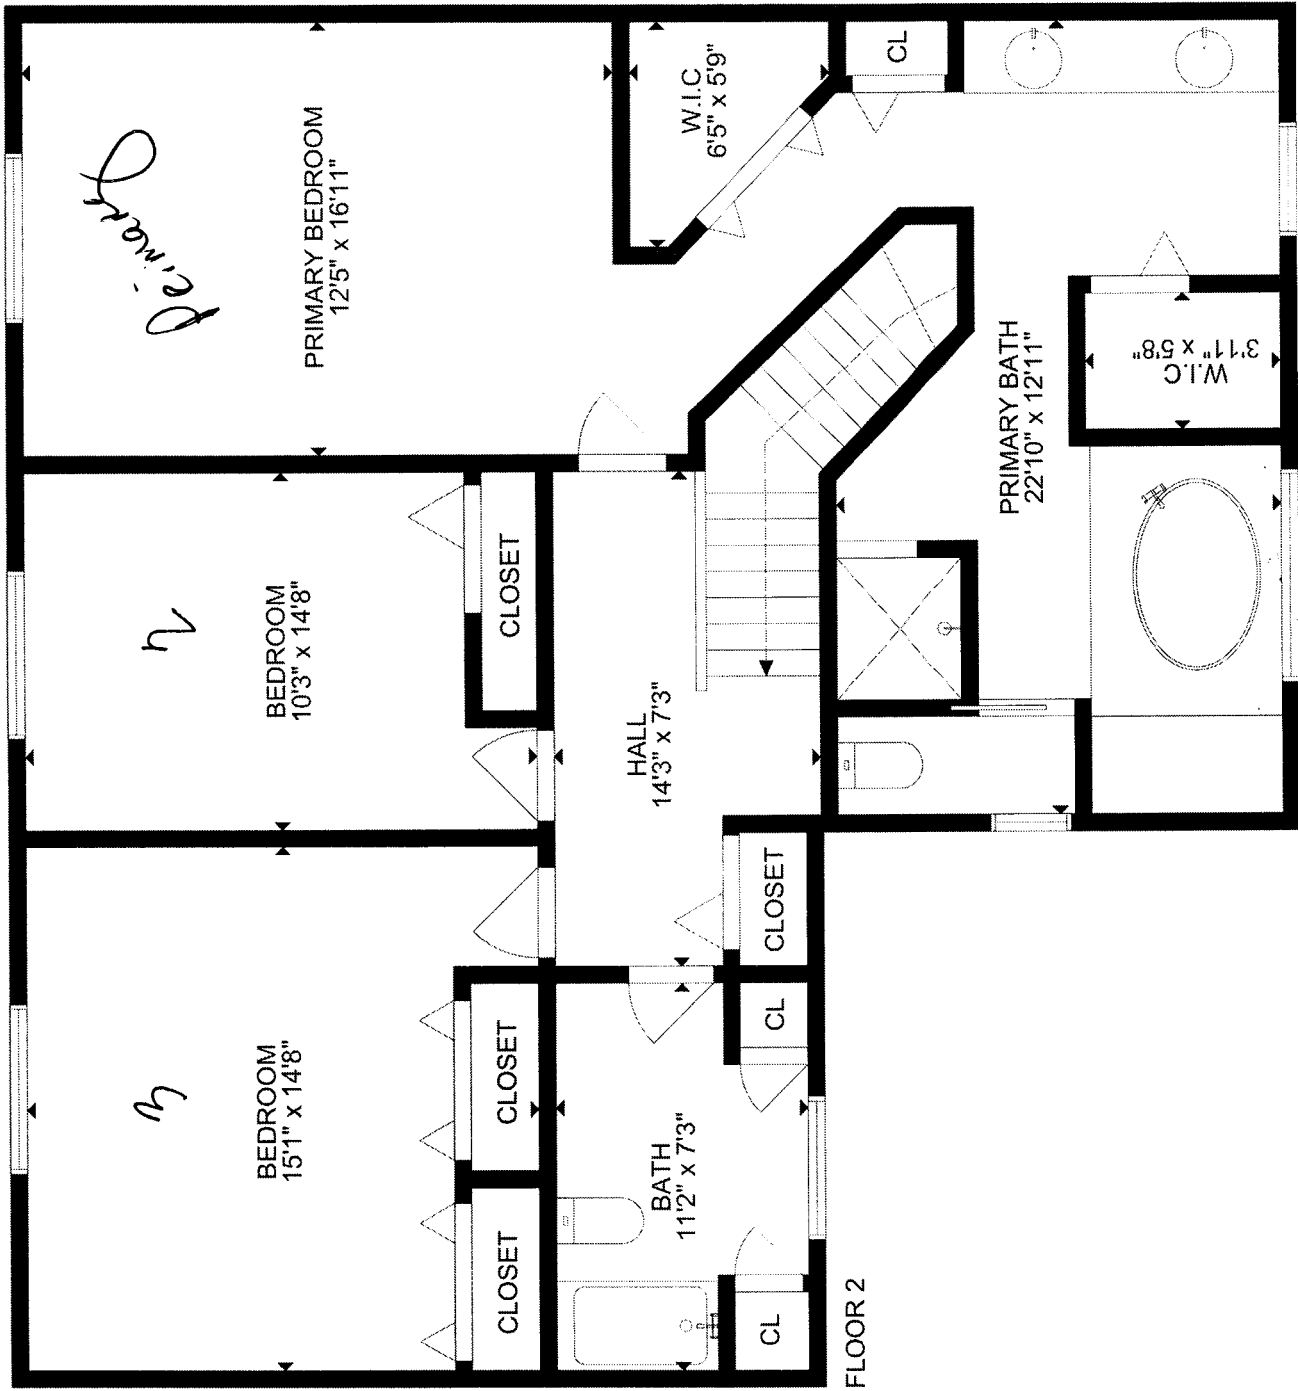

FLOOR 1

GROSS INTERNAL AREA  
 FLOOR 1: 1689 SQ FT, FLOOR 2: 1259 SQ FT  
 TOTAL: 2948 SQ FT  
 SIZE AND DIMENSIONS ARE APPROXIMATE, ACTUAL MAY VARY

GROSS INTERNAL AREA

FLOOR 1: 1689 SQ. FT, FLOOR 2: 1259 SQ. FT.

TOTAL: 2948 SQ. FT.

SIZE AND DIMENSIONS ARE APPROXIMATE. ACTUAL MAY VARY.