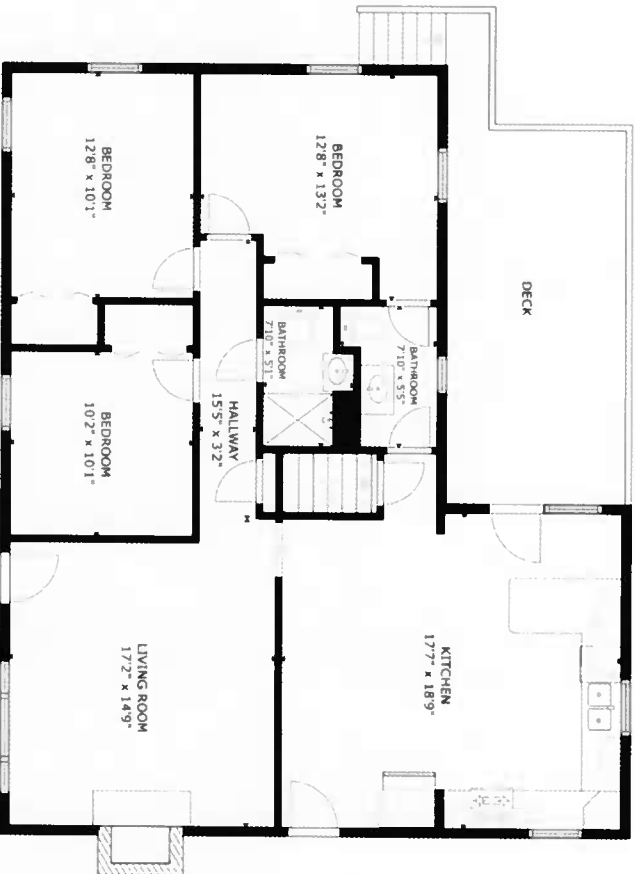

FLOOR 1

FLOOR 2

GROSS INTERNAL AREA
 FLOOR 1: 977 sq ft, FLOOR 2: 1167 sq ft
 EXCLUDED AREAS: DECK: 237 sq ft
 TOTAL: 2144 sq ft

GROSS INTERNAL AREA
 FLOOR 1: 977 sq ft, FLOOR 2: 1167 sq ft
 EXCLUDED AREAS: DECK: 237 sq ft
 TOTAL: 2144 sq ft

GROSS INTERNAL AREA
FLOOR 1: 977 sq ft, FLOOR 2: 1167 sq ft
EXCLUDED AREAS: DECK: 237 sq ft
TOTAL: 2144 sq ft