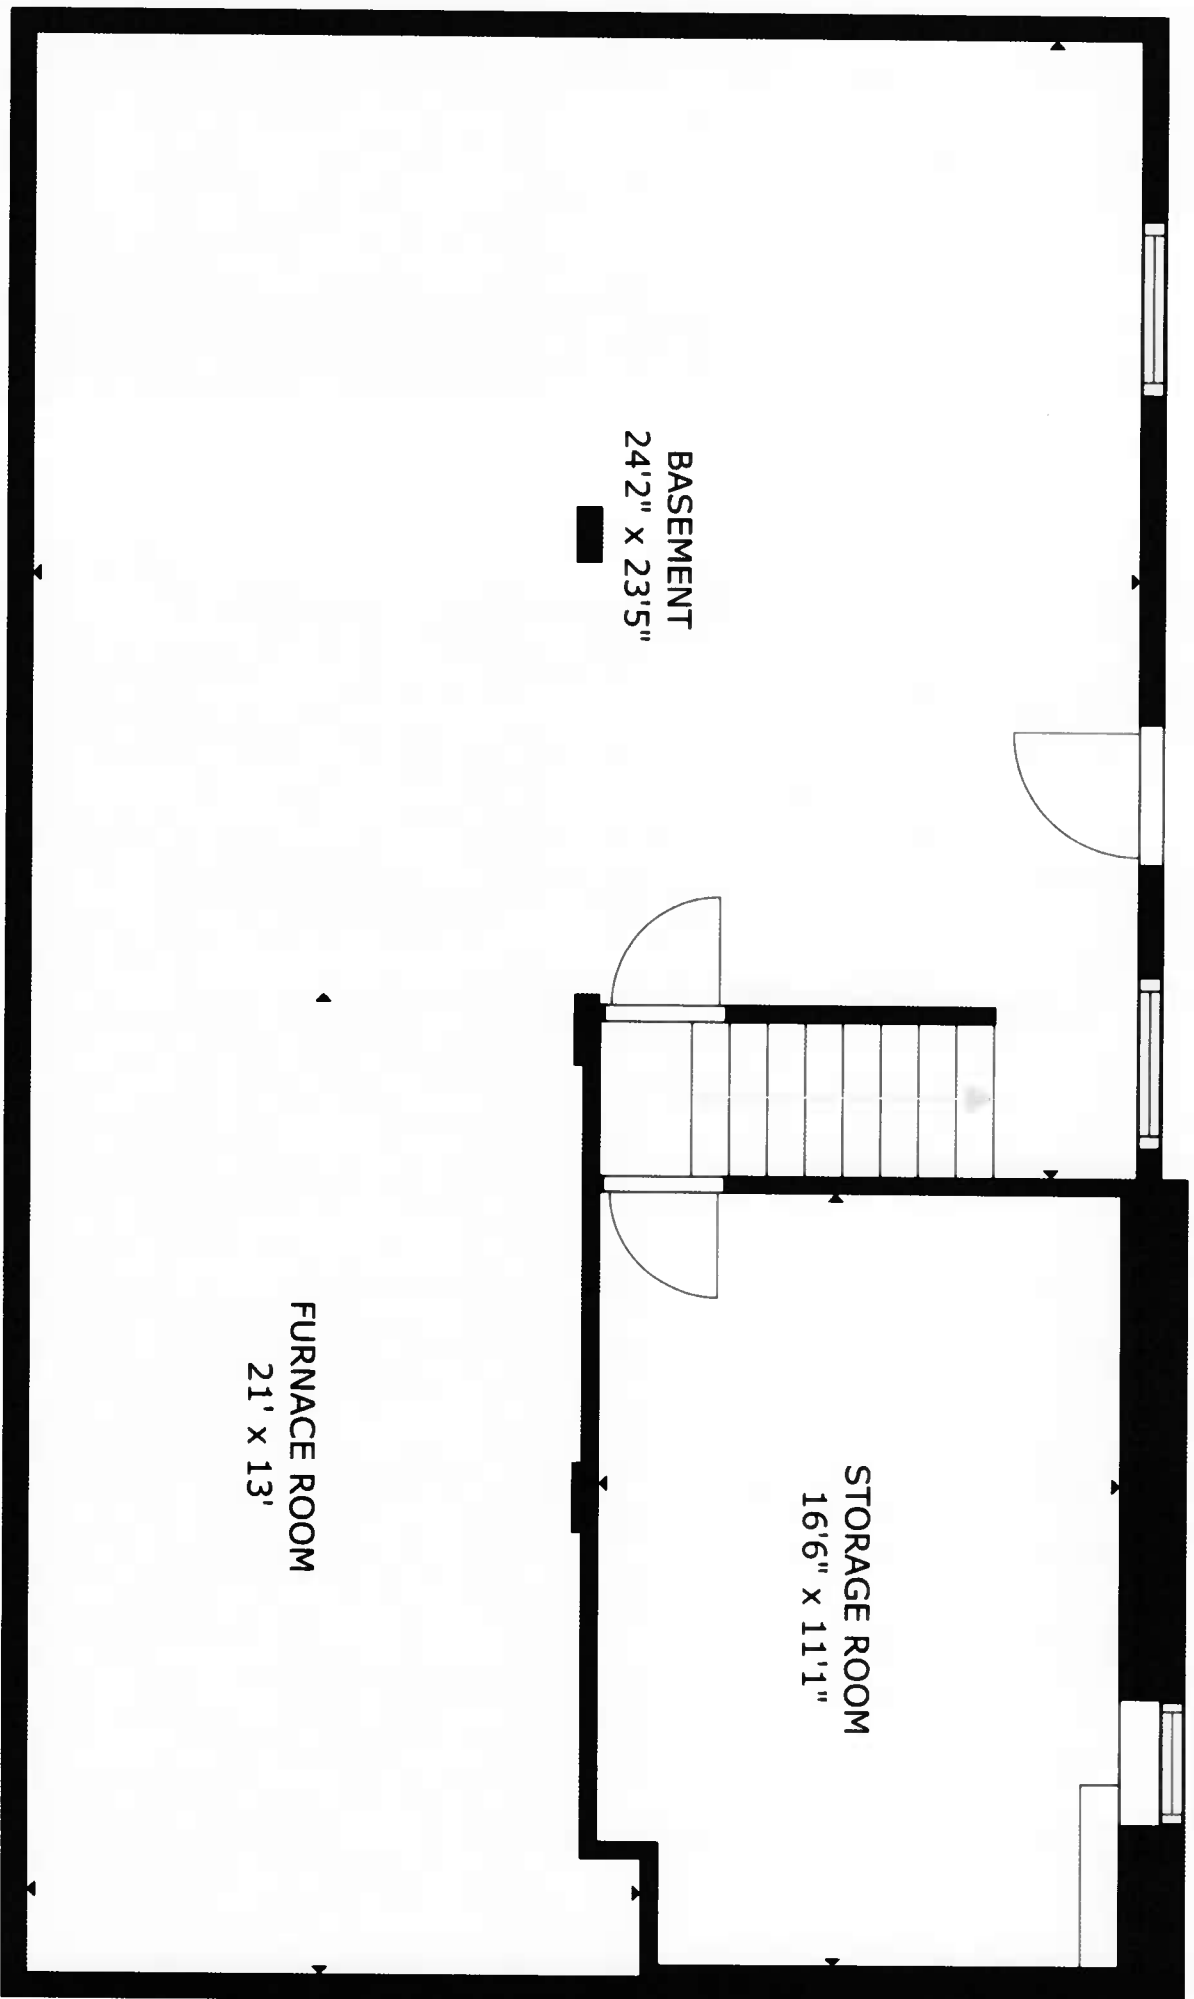

FLOOR 1

FLOOR 2

GROSS INTERNAL AREA
 FLOOR 1: 977 sq ft, FLOOR 2: 1167 sq ft
 EXCLUDED AREAS: DECK: 237 sq ft
 TOTAL: 2144 sq ft

GROSS INTERNAL AREA
 FLOOR 1: 977 sq ft, FLOOR 2: 1167 sq ft
 EXCLUDED AREAS: DECK: 237 sq ft
 TOTAL: 2144 sq ft

GROSS INTERNAL AREA
FLOOR 1: 977 sq ft, FLOOR 2: 1167 sq ft
EXCLUDED AREAS: DECK: 237 sq ft
TOTAL: 2144 sq ft