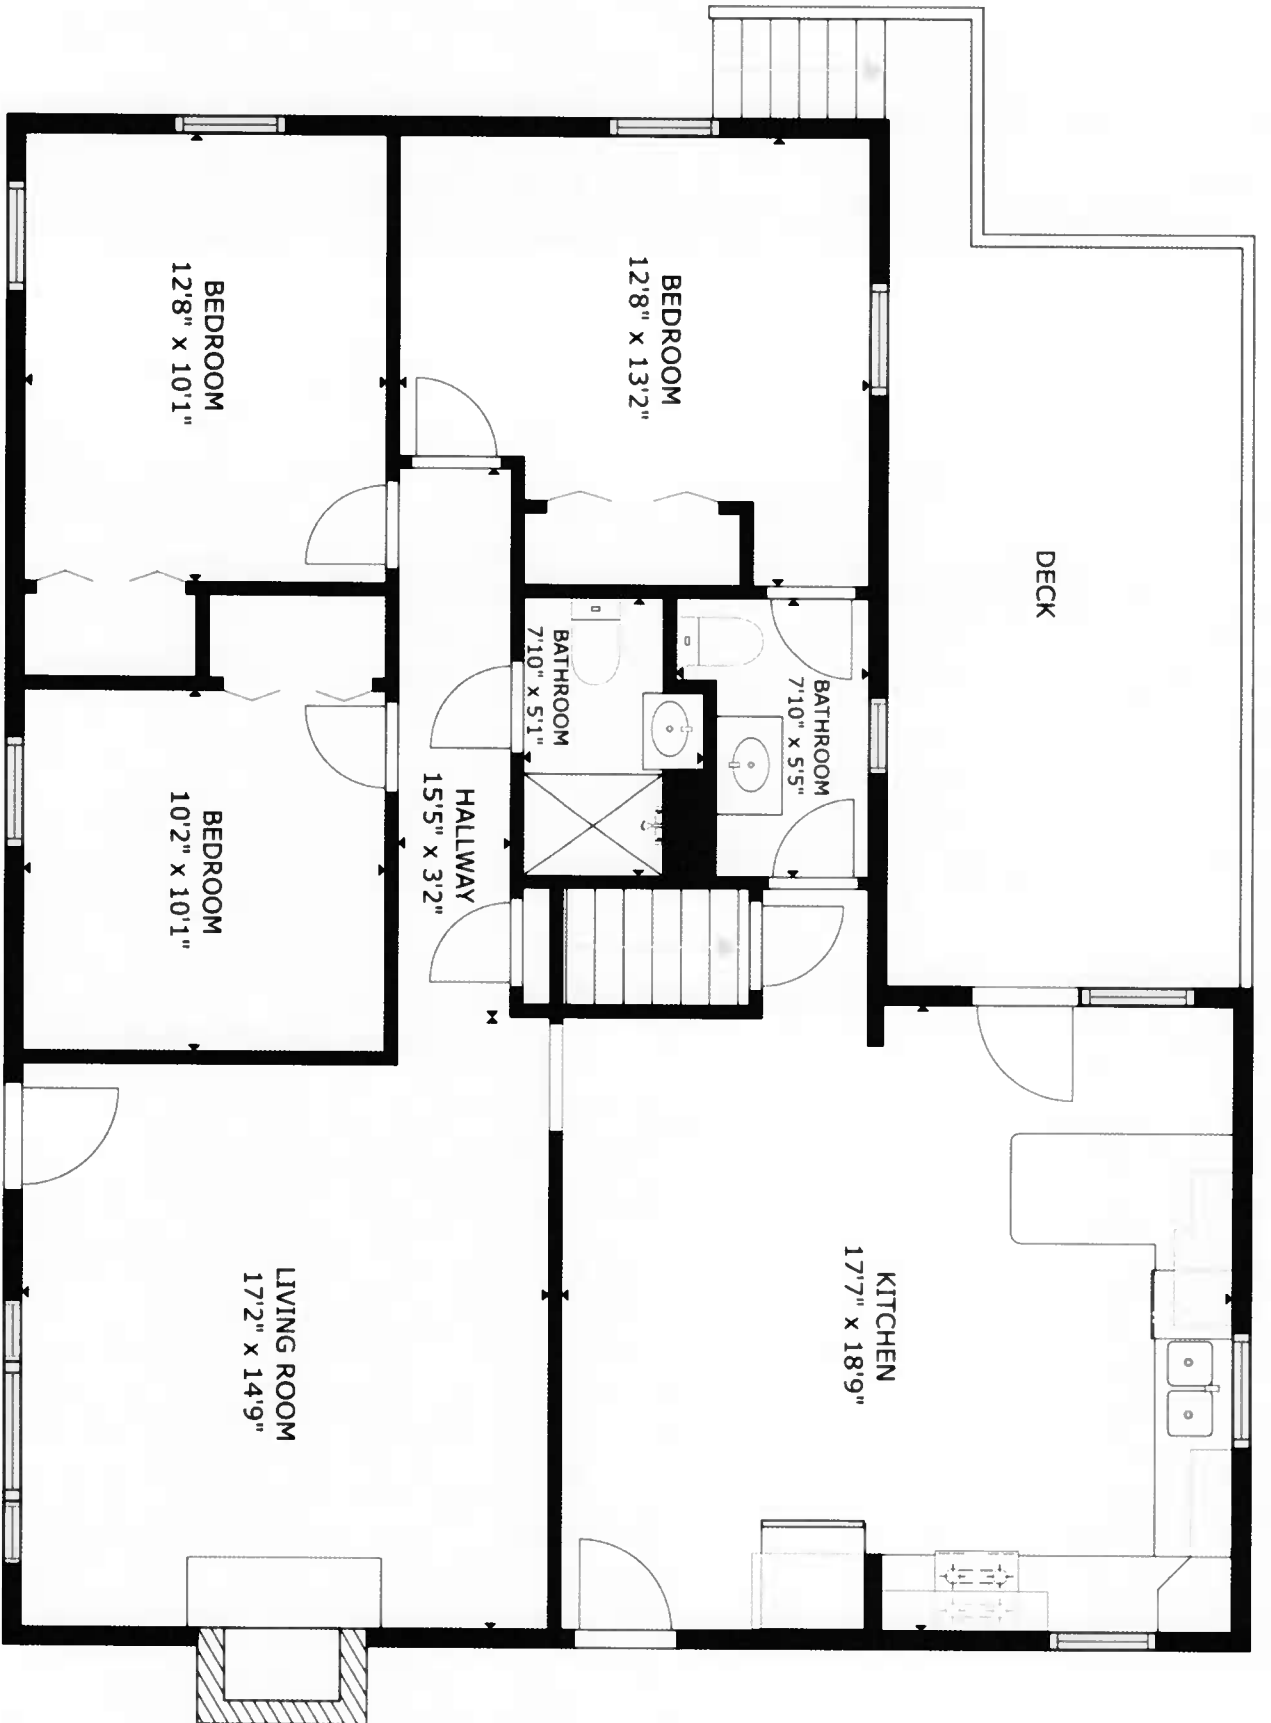

FLOOR 1

FLOOR 2

GROSS INTERNAL AREA
 FLOOR 1: 977 sq ft, FLOOR 2: 1167 sq ft
 EXCLUDED AREAS: DECK: 237 sq ft
 TOTAL: 2144 sq ft

GROSS INTERNAL AREA
 FLOOR 1: 977 sq ft, FLOOR 2: 1167 sq ft
 EXCLUDED AREAS: DECK: 237 sq ft
 TOTAL: 2144 sq ft

GROSS INTERNAL AREA
FLOOR 1: 977 sq ft, FLOOR 2: 1167 sq ft
EXCLUDED AREAS: DECK: 237 sq ft
TOTAL: 2144 sq ft