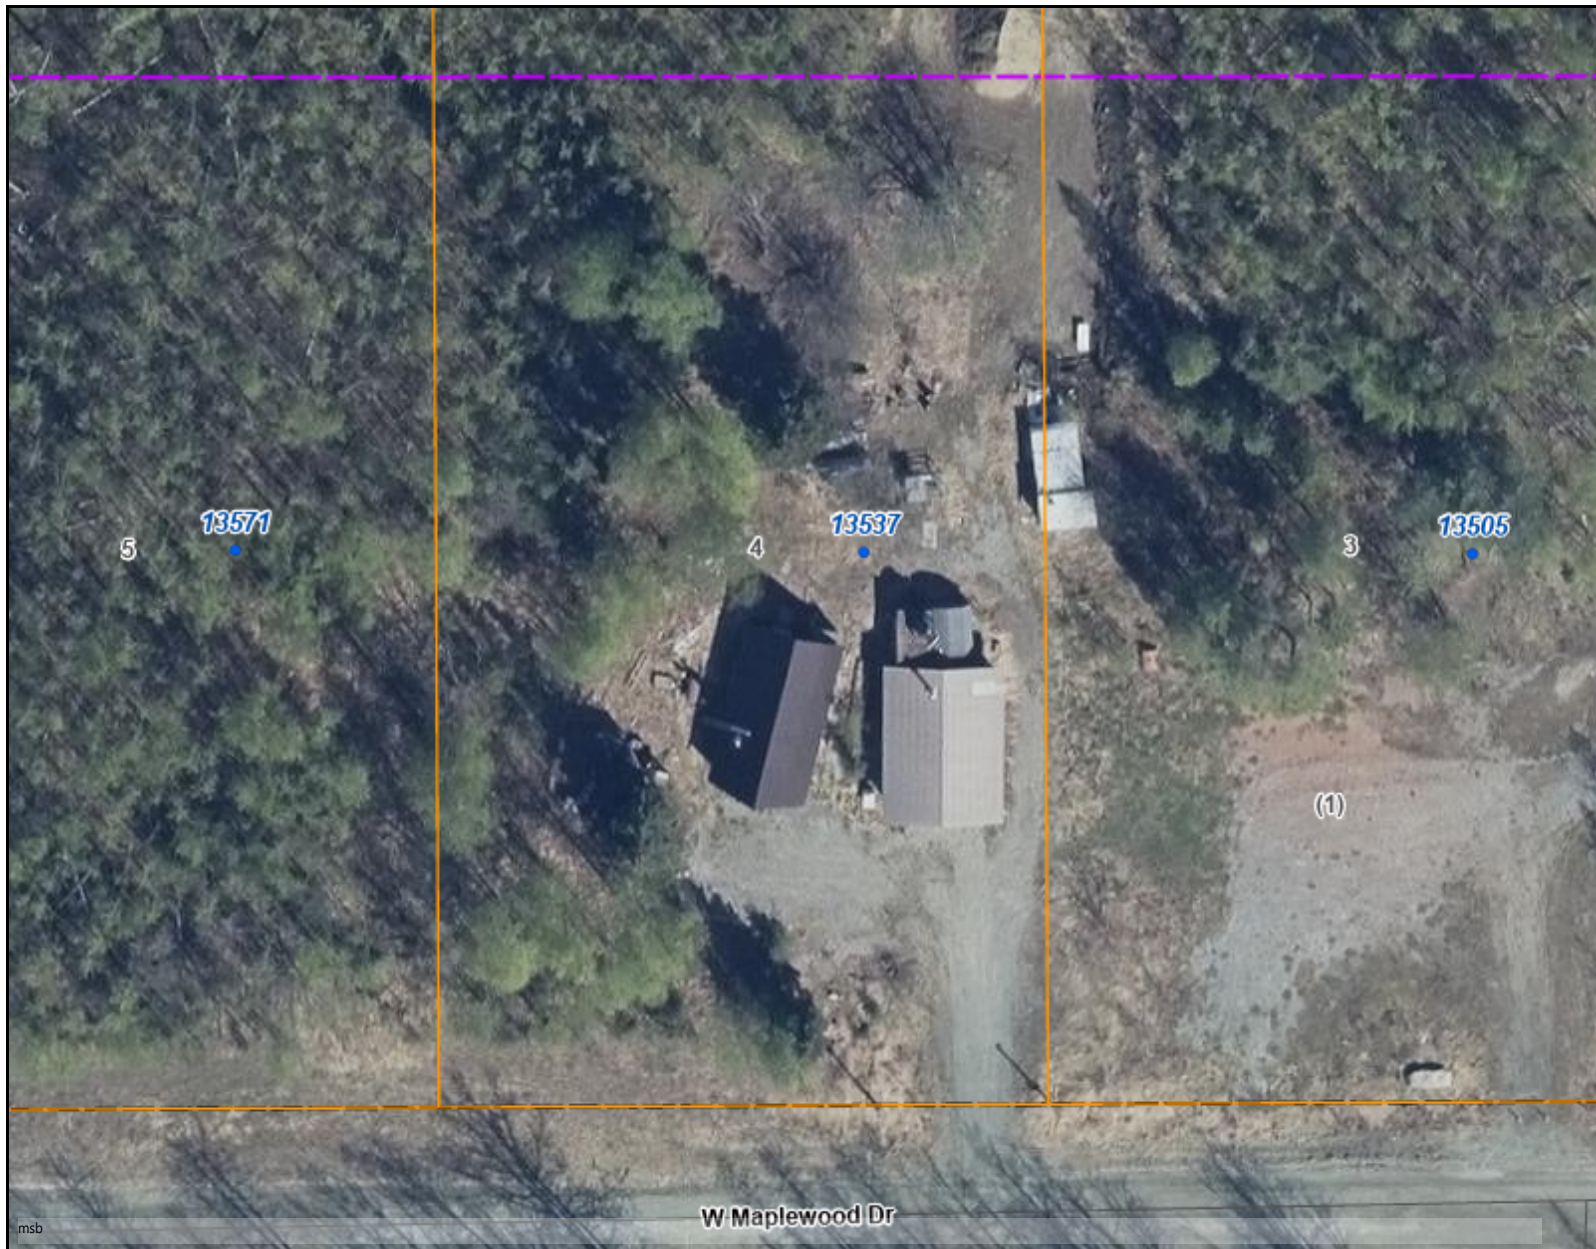

Matanuska-Susitna Borough

Legend

ParcelViewer

Roads

— Minor Road

Mat-Su Borough Boundary

Address Numbers

Parcels

ROW and Easements

--- ROW Road

- - - Section line easement

Section Lines

1 : 1128

THIS MAP IS NOT TO BE USED FOR NAVIGATION

WGS_1984_Web_Mercator_Auxiliary_Sphere

Date: 07/10/25