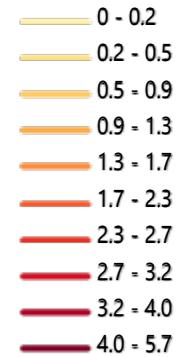

Legend

Physical Addresses

Transportation

Mileposts

Parcels and PLSS

Tax Parcels

Terrain

Coastal Erosion Rate (ft/year)