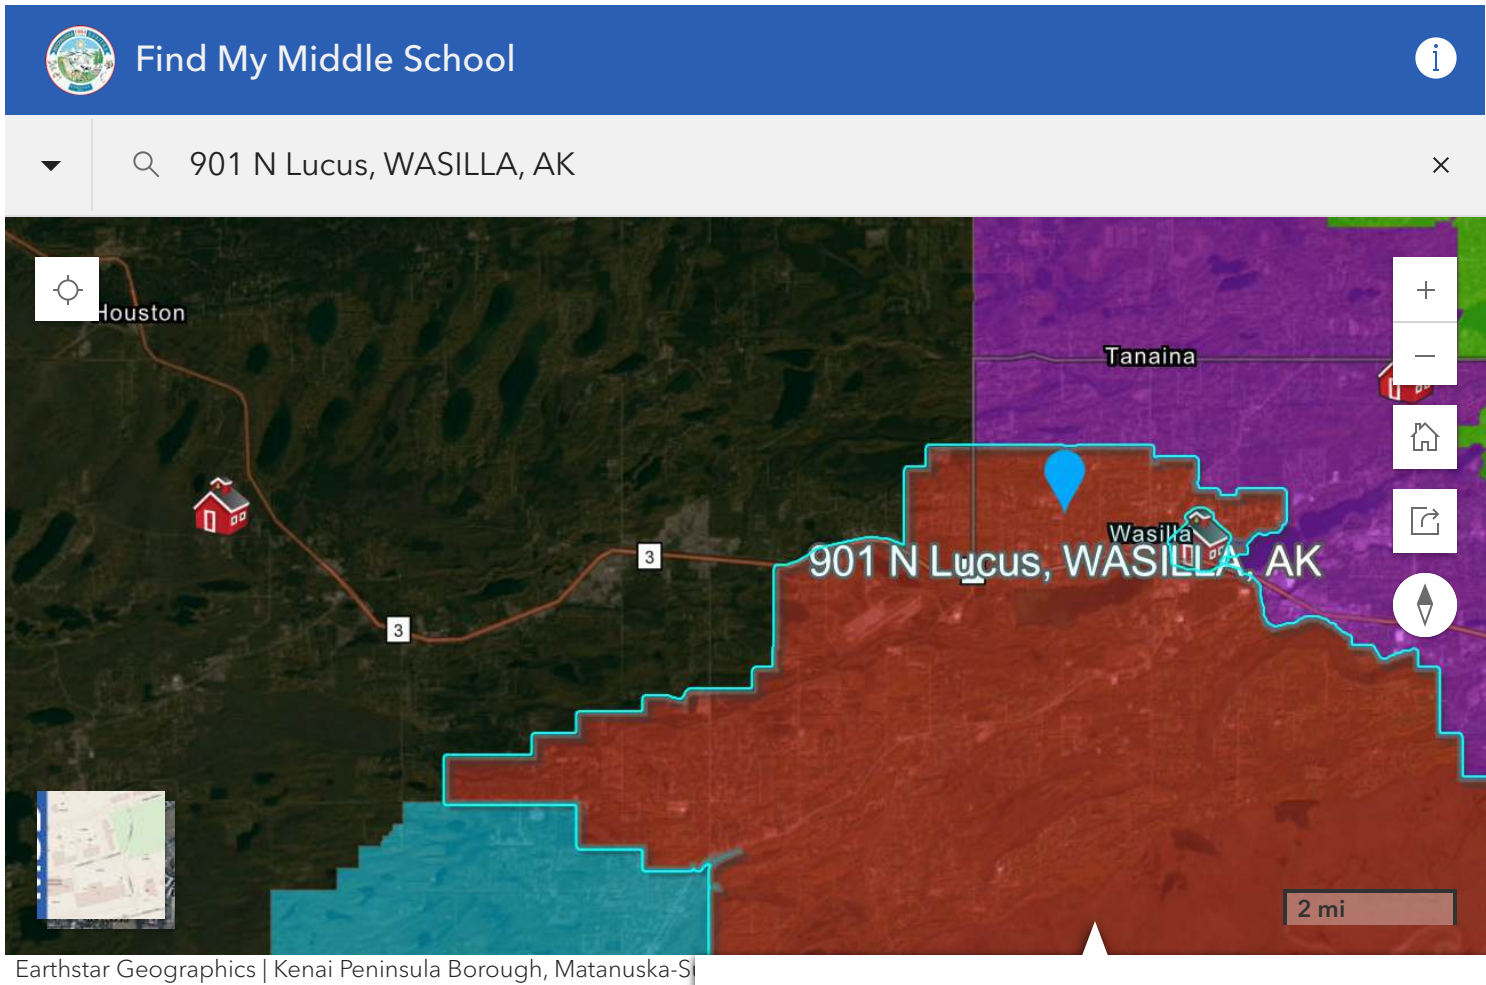

901 N Lucus Rd, AK

Earthstar Geographics | Matanuska-Susitna Borough GIS, State of Alaska, Esri, TomTom, Garmin, SafeGraph, METI/N... Powered by Esri

Iditarod Elementary Boundary

Iditarod Elementary

School Address: 455 E CARPENTER CIR

School Account: 7390000L001

School Walking Maps: [Click Here](#)

Website: [Click Here](#)

Wasilla Middle School Boundary

Wasilla Middle School

School Address: 650 E BOGARD RD

School Account: 7143000700B-1A

School Walking Maps: [Click Here](#)

Website: [Click Here](#)

901 N Lucus, WASILLA, AK x

Earthstar Geographics | Matanuska-Susitna Borough GIS, Municipality of Anchorage, State of Alaska, Esri, TomTom, ... Powered by [Esri](#)

Wasilla High School Boundary