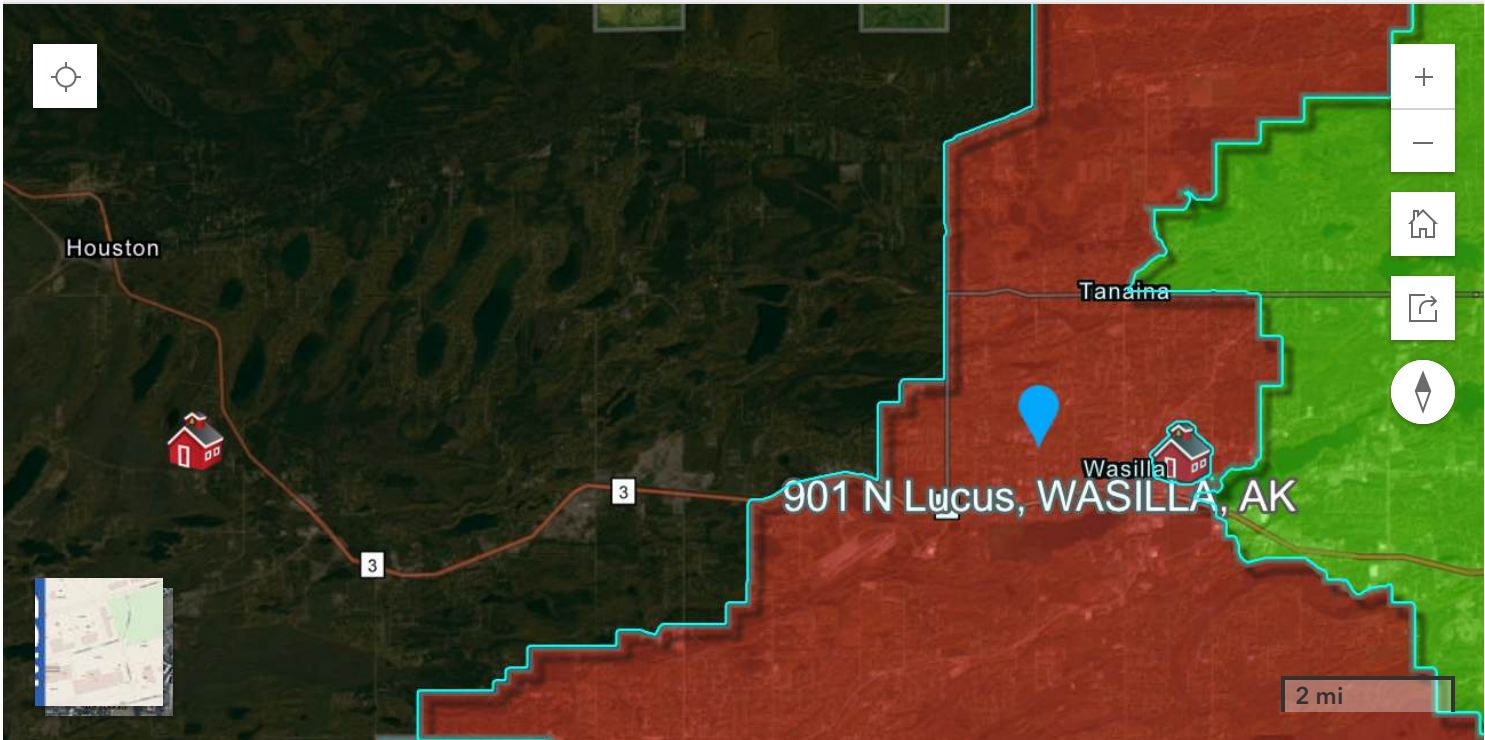

901 N Lucus Rd, AK

Earthstar Geographics | Matanuska-Susitna Borough GIS, State of Alaska, Esri, TomTom, Garmin, SafeGraph, METI/N... Powered by Esri

Iditarod Elementary Boundary

Iditarod Elementary

School Address: 455 E CARPENTER CIR

Website: [Click Here](#)

901 N Lucus, WASILLA, AK x

Earthstar Geographics | Matanuska-Susitna Borough GIS, Municipality of Anchorage, State of Alaska, Esri, TomTom, ... Powered by [Esri](#)

Wasilla High School Boundary