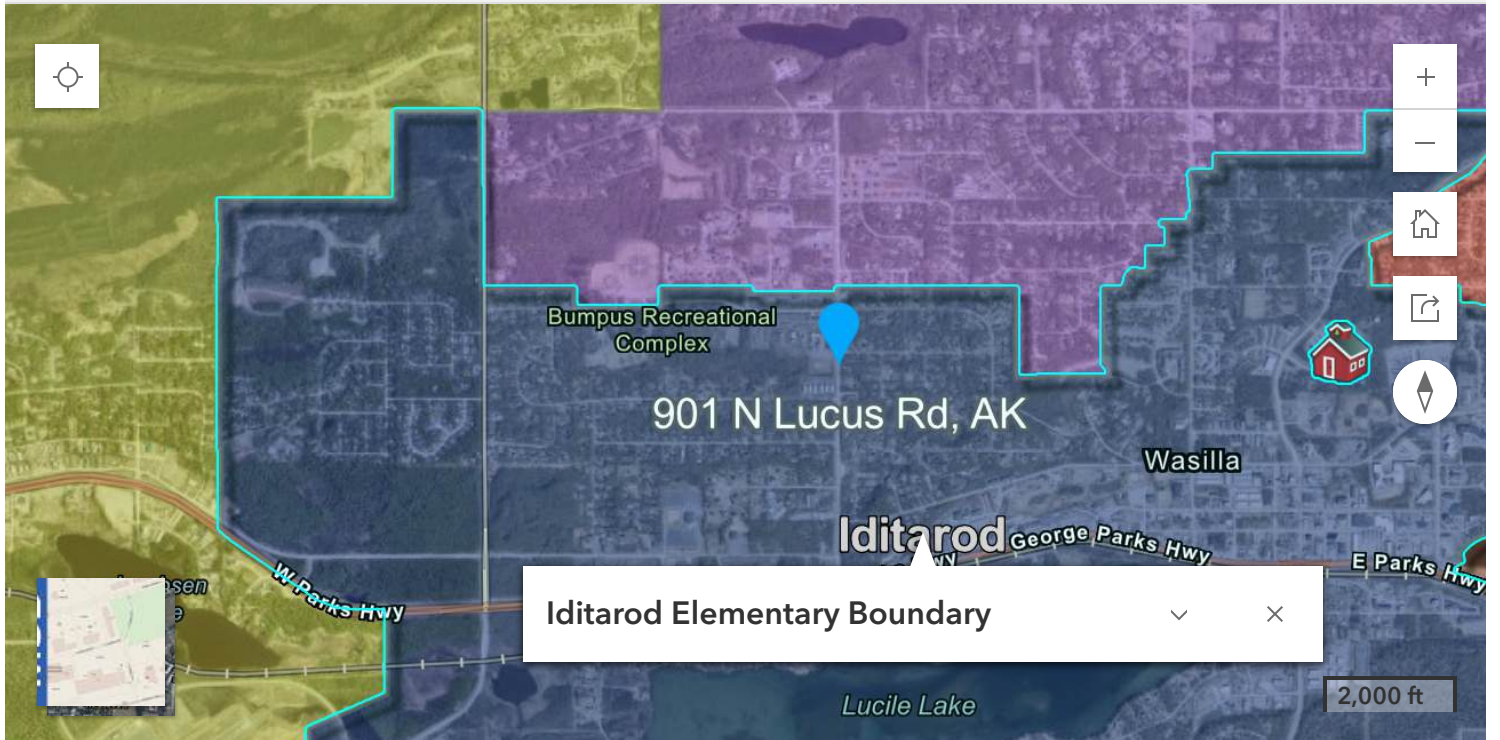

901 N Lucus Rd, AK

Earthstar Geographics | Matanuska-Susitna Borough GIS, State of Alaska, Esri, TomTom, Garmin, SafeGraph, METI/N... Powered by Esri

Iditarod Elementary Boundary

Iditarod Elementary

School Address: 455 E CARPENTER CIR

School Account: 7390000L001

School Walking Maps: [Click Here](#)

Website: [Click Here](#)

Wasilla Middle School Boundary

Wasilla Middle School

School Address: 650 E BOGARD RD

School Account: 7143000700B-1A

School Walking Maps: [Click Here](#)

Website: [Click Here](#)

901 N Lucus, WASILLA, AK x

Earthstar Geographics | Matanuska-Susitna Borough GIS, Municipality of Anchorage, State of Alaska, Esri, TomTom, ... Powered by [Esri](#)

Wasilla High School Boundary