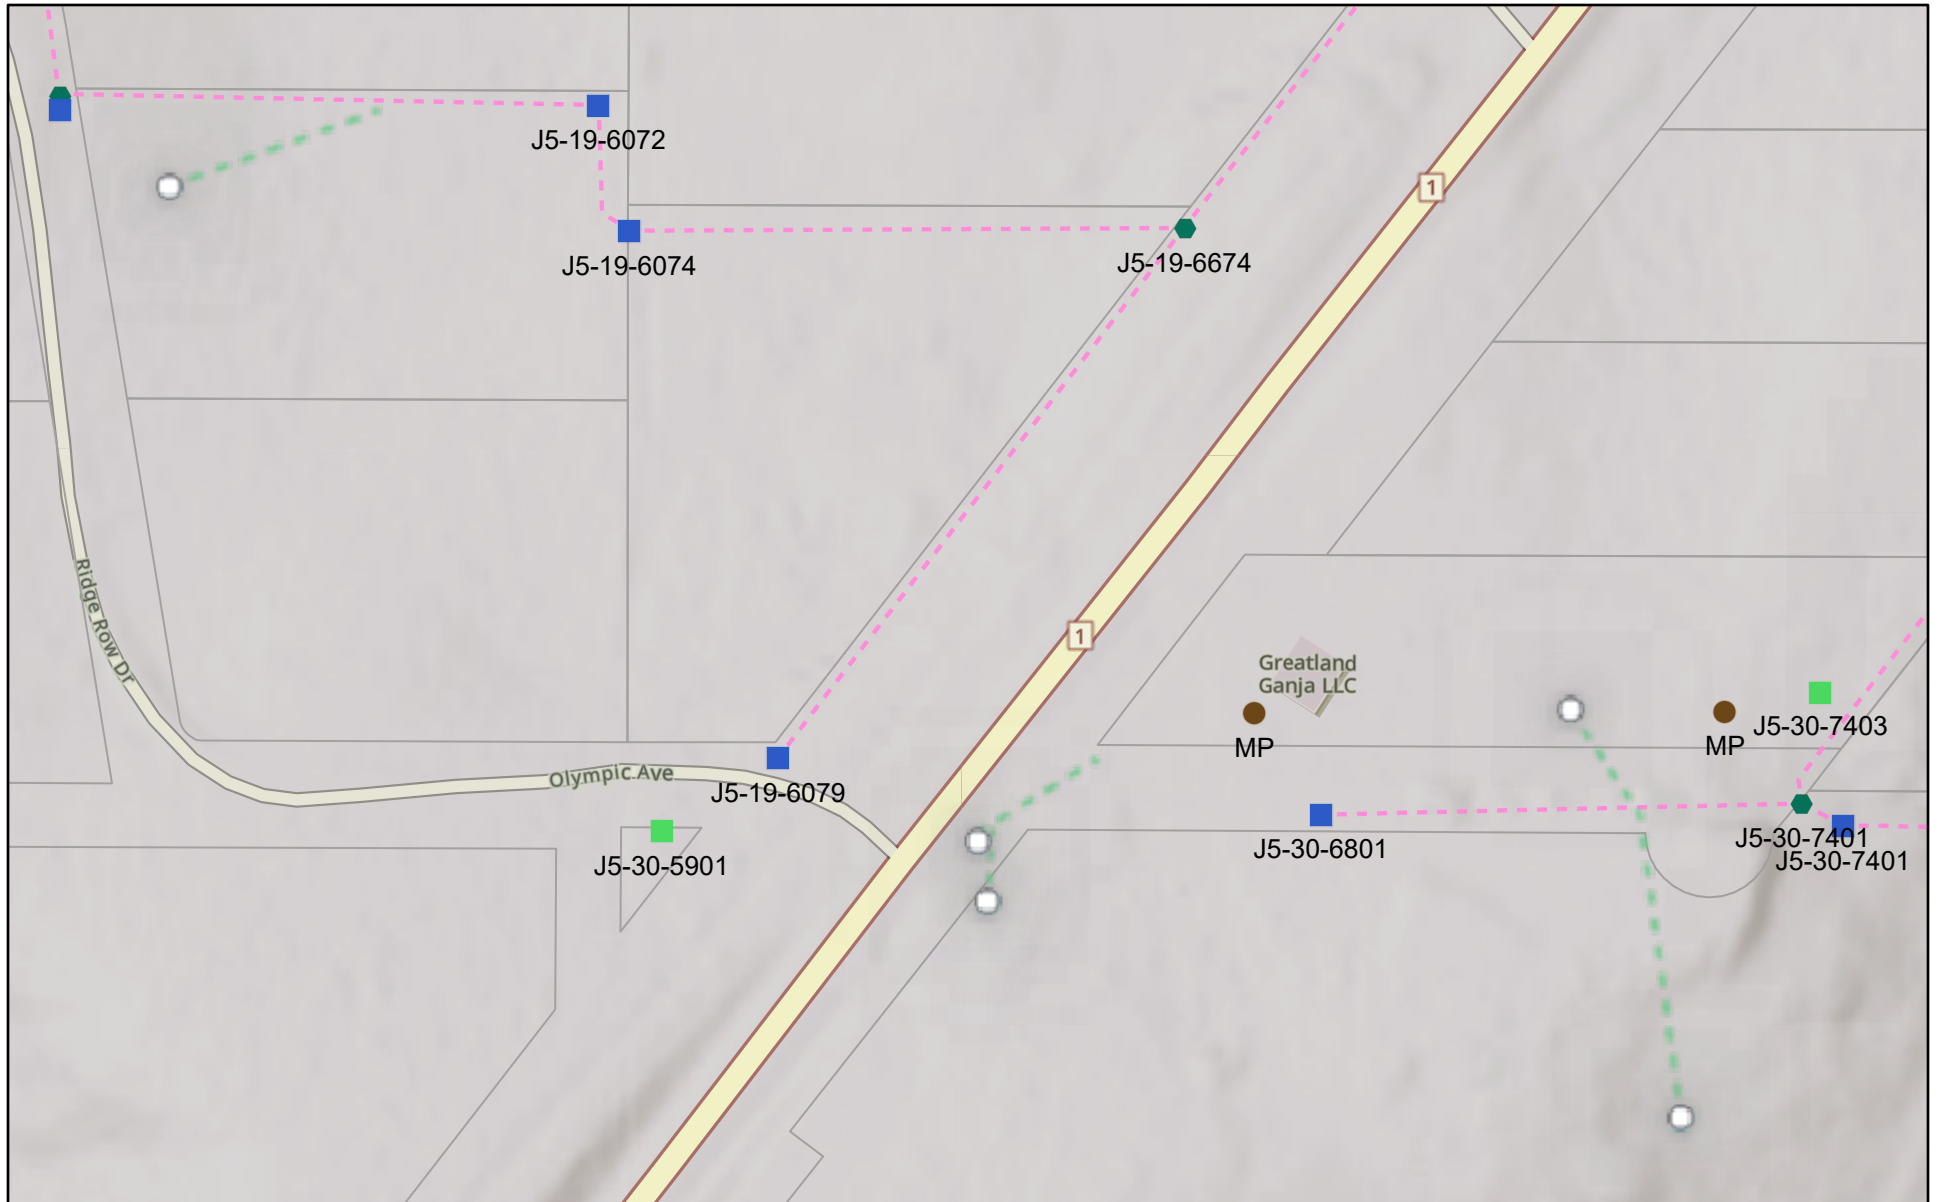

Online Map - HEA

3/16/2026

- | | | |
|-----------|----------------------|-----------------|
| Structure | Junction Box | World_Hillshade |
| Pole | High Voltage Lines | |
| Pad/Loop | Underground | |
| Pedestal | KPB Redacted Parcels | |

HEA, Kenai Peninsula Borough, Sources: Esri, TomTom, Garmin, FAO, NOAA, USGS, (c) OpenStreetMap contributors, and the GIS User