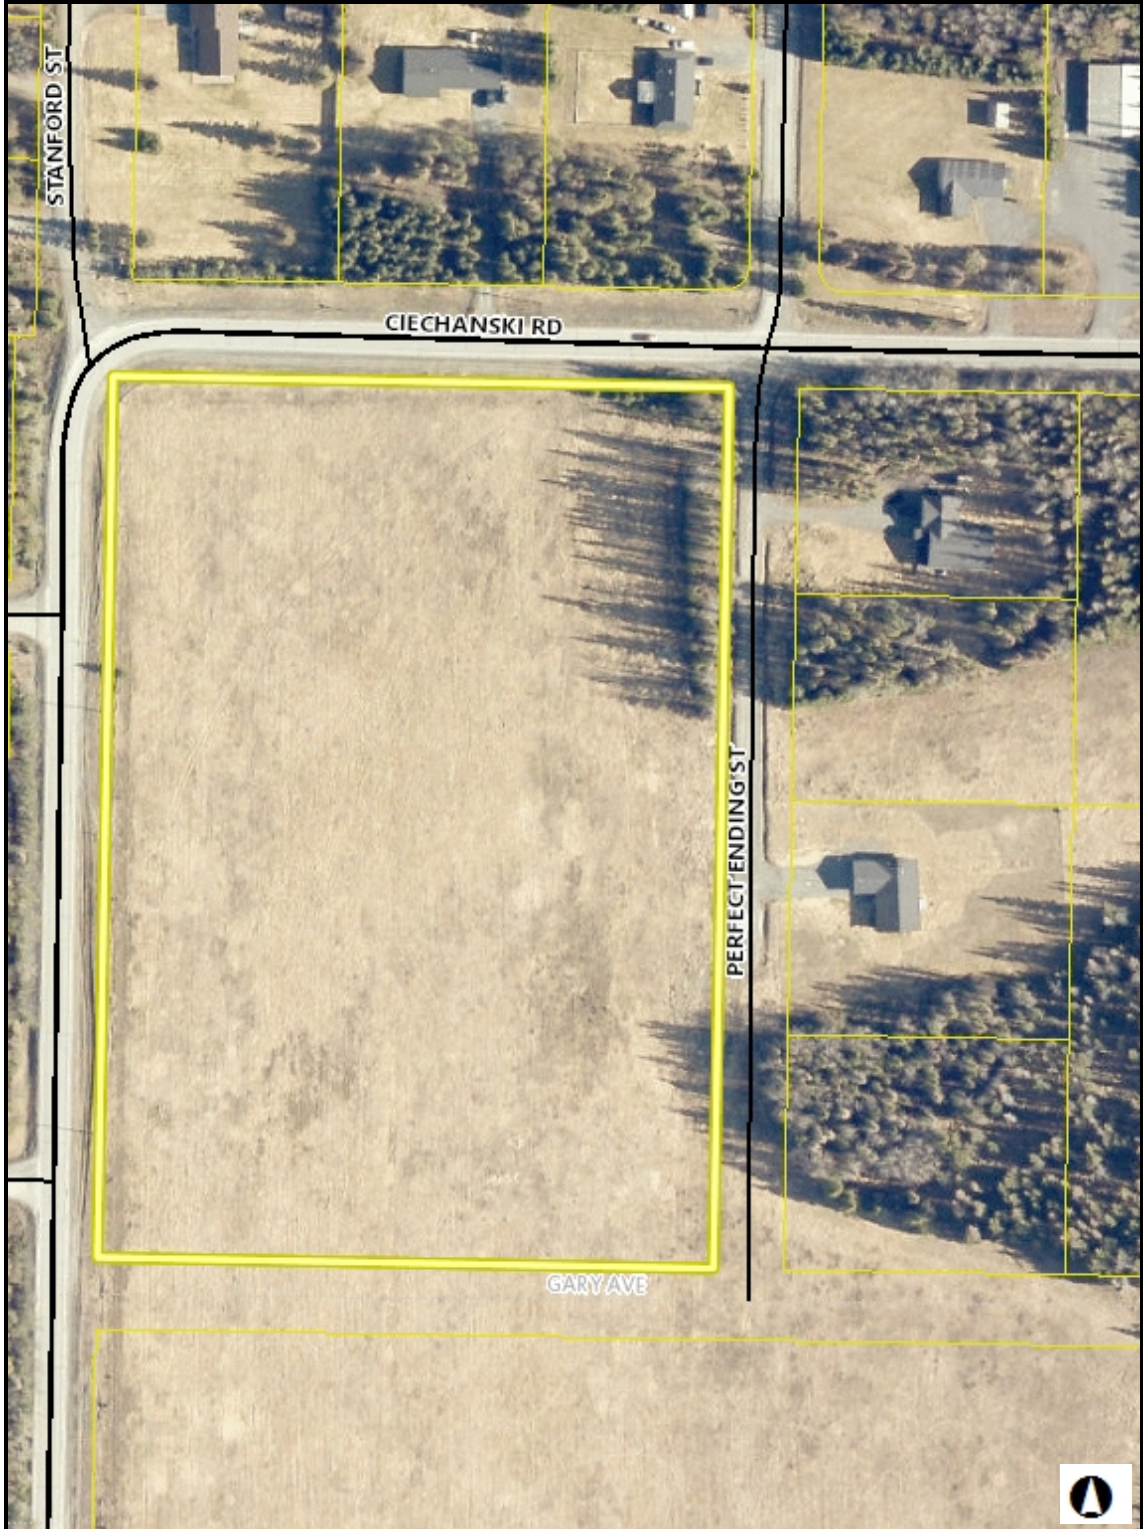

# TR B1 Ciechanski Rd.

**Legend**

- Mileposts
- City Limits
- Highways
- Major Roads

**Roads**

- Town Medium Volume
- Town Low/Seasonal; Other
- ⋯ Proposed

□ Parcels

**Image**

- Red: Red
- Green: Green
- Blue: Blue

This map is a user generated static output from an Internet mapping site and is for reference only. Data layers that appear on this map may or may not be accurate, current, or otherwise reliable. It is not to be used for navigation.