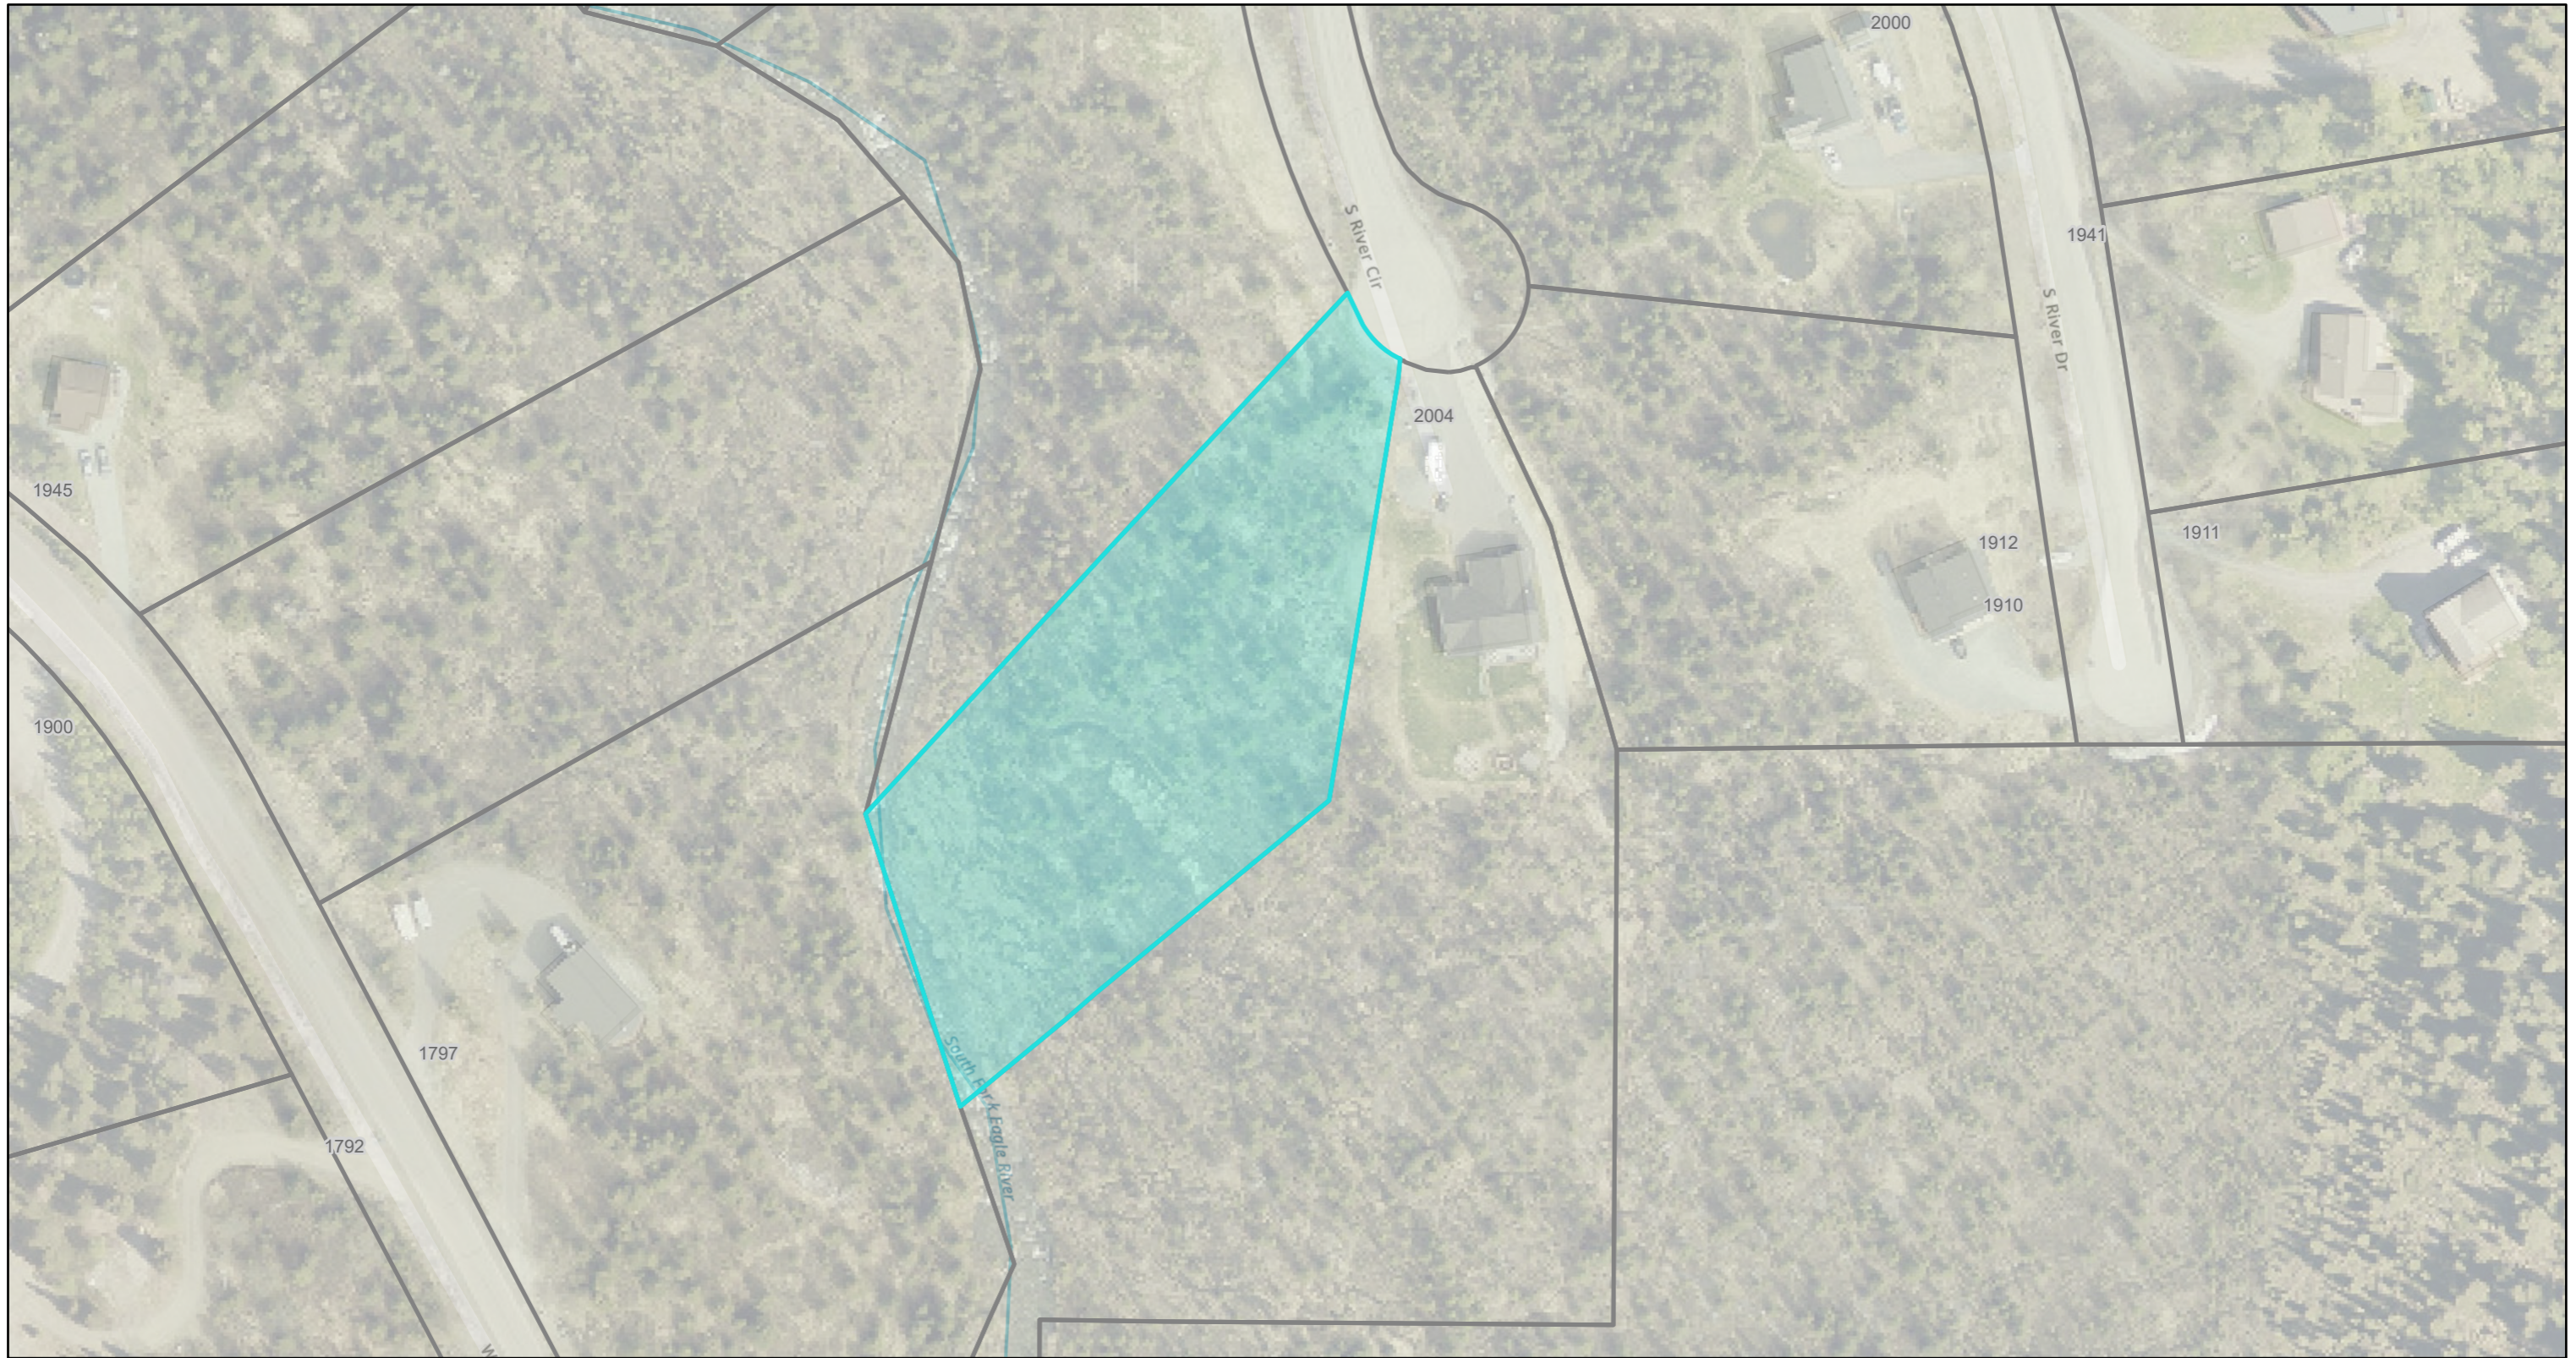

# ArcGIS Web Map

4/24/2026, 8:14:32 AM

Property Information

Photo\_2024

Red: Band\_1

Green: Band\_2

Blue: Band\_3

World\_Hillshade

1:2,322

Sources: Esri, TomTom, Garmin, FAO, NOAA, USGS, © OpenStreetMap contributors, and the GIS User Community, Sources: Esri, Vantor, Airbus DS, USGS, NGA, NASA, CGIAR, N Robinson, NCEAS, NLS, OS, NMA, Geodatastyrelsen, Rijkswaterstaat, GSA, Geoland,